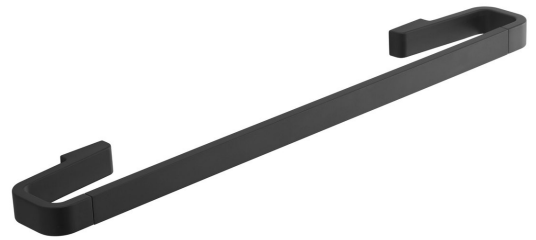

SAMOA Towel Holder 450x65mm, black matt

Order code: A8214514

Basic information

Brand: Gedy
Series: SAMOA

Size

Length: 450 mm
Width: 450 mm
Height: 20 mm
Depth: 65 mm

Properties

Colour: Black
Material: Alloy
Shape: Square
Type: Towel holder: single arm
Installation: Drilling
Maintenance: According to recommendation
Weight / Piece: 0.636 kg
Packaging: 1 Piece
Warranty: 10 years