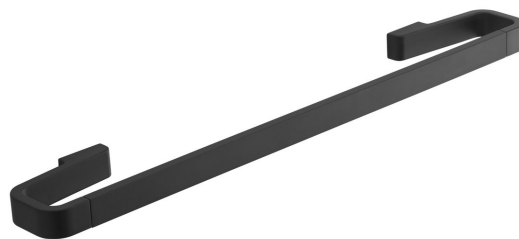

SAMOA Towel Holder 450x65mm, black matt

Order code: A8214514

Size

Length: 450 mm

Width: 450 mm

Height: 20 mm

Depth: 65 mm

Properties

Colour: Black

Material: Alloy

Warranty: 10 years

Technical sheet