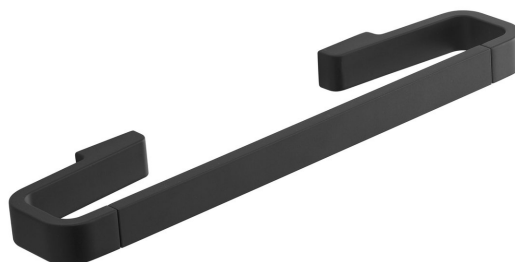

## SAMOA Towel Holder 300x65mm, black matt

**Order code:** A8213014

### Basic information

**Brand:** Gedy  
**Series:** SAMOA

### Size

**Length:** 300 mm  
**Width:** 300 mm  
**Height:** 20 mm  
**Depth:** 65 mm

### Properties

**Colour:** Black  
**Material:** Alloy  
**Shape:** Square  
**Type:** Towel holder: single arm  
**Installation:** Drilling  
**Maintenance:** According to recommendation  
**Weight / Piece:** 0.586 kg  
**Packaging:** 1 Piece  
**Warranty:** 10 years