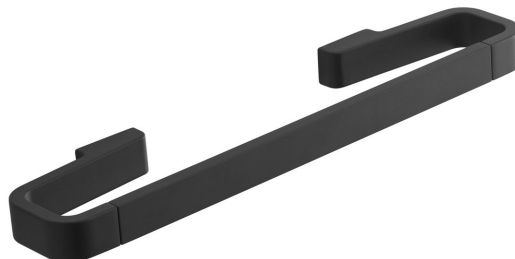

## SAMOA Towel Holder 300x65mm, black matt

**Order code:** A8213014

### Basic information

**Brand:** Gedy  
**Series:** SAMOA

### Size

**Length:** 300 mm  
**Width:** 300 mm  
**Height:** 20 mm  
**Depth:** 65 mm

### Properties

**Colour:** Black  
**Material:** Alloy  
**Shape:** Square  
**Type:** Towel holder: single arm  
**Installation:** Drilling  
**Maintenance:** According to recommendation  
**Weight / Piece:** 0.586 kg  
**Packaging:** 1 Piece  
**Warranty:** 10 years