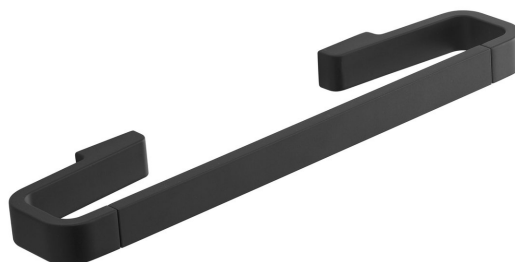

SAMOA Towel Holder 300x65mm, black matt

Order code: A8213014

Basic information

Brand: Gedy
Series: SAMOA

Size

Length: 300 mm
Width: 300 mm
Height: 20 mm
Depth: 65 mm

Properties

Colour: Black
Material: Alloy
Shape: Square
Type: Towel holder: single arm
Installation: Drilling
Maintenance: According to recommendation
Weight / Piece: 0.586 kg
Packaging: 1 Piece
Warranty: 10 years