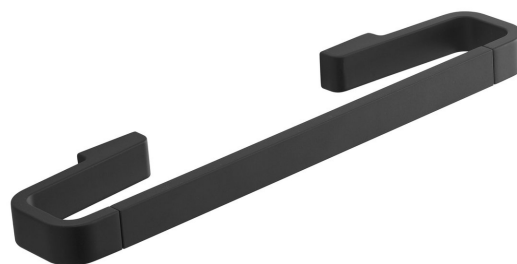

SAMOA Towel Holder 300x65mm, black matt

Order code: A8213014

Size

Length: 300 mm
Width: 300 mm
Height: 20 mm
Depth: 65 mm

Properties

Colour: Black
Material: Alloy
Warranty: 10 years

Technical sheet