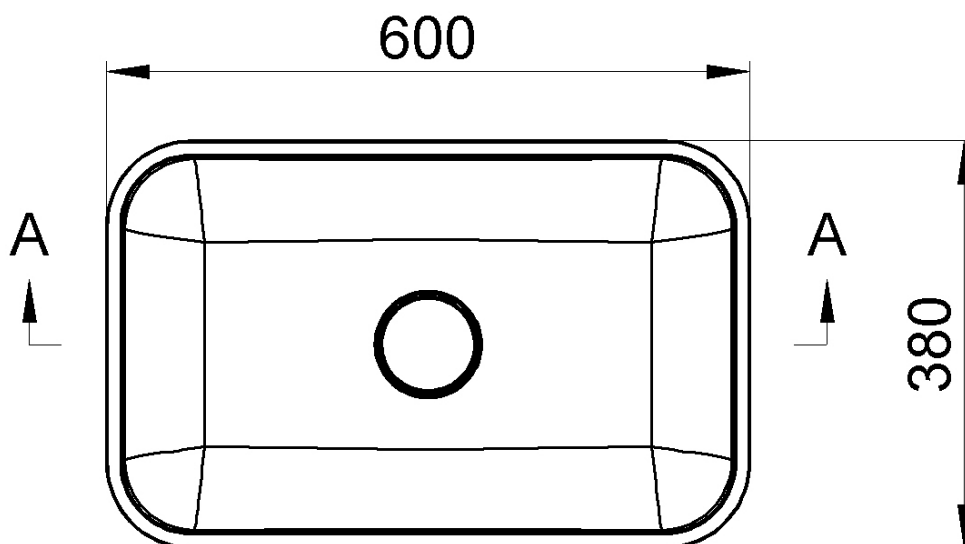

**MENAR countertop washbasin including drain cover  
60x38cm, cultured marble, white**

**Order code:** ME600

**Basic information**

**Brand:** Sapho

**Size**

**Width:** 600 mm

**Height:** 166 mm

**Depth:** 380 mm

**Properties**

**Colour:** White

**Material:** Cast marble

**Installation:** Freestanding

**Type of washbasin:** Countertop washbasin

**Tap hole:** Without tap hole

**Overflow:** No

**Shape:** Rectangle

**Weight / Piece:** 12.0 kg

**Packaging:** 1 Piece

**Warranty:** 2 years

MENAR countertop washbasin including drain cover  
60x38cm, cultured marble, white

 **SAPHO**

Technical sheet

A-A