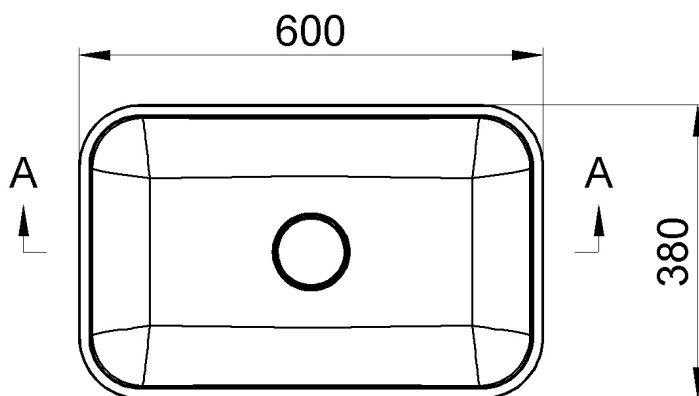

Technical sheet