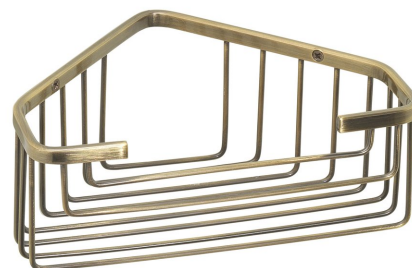

SMART corner shelf, 200x80x151mm, bronze

Order code: 2483-44

Basic information

Brand: Gedy
Series: SMART

Size

Length: 200 mm
Width: 200 mm
Height: 80 mm
Depth: 151 mm

Properties

Colour: Bronze
Material: Stainless steel
Shape: Wire
Type: Shelf: corner
Installation: Drilling
Weight / Piece: 0.3 kg
Packaging: 1 Piece
Warranty: 10 years