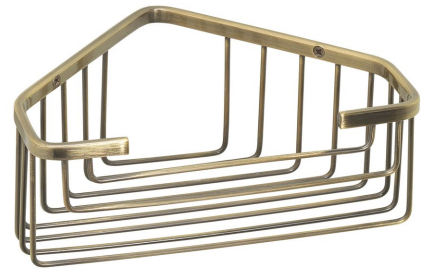

SMART corner shelf, 200x80x151mm, bronze

Order code: 2483-44

Basic information

Brand: Gedy
Series: SMART

Size

Length: 200 mm
Width: 200 mm
Height: 80 mm
Depth: 151 mm

Properties

Colour: Bronze
Material: Stainless steel
Shape: Wire
Type: Shelf: corner
Installation: Drilling
Weight / Piece: 0.3 kg
Packaging: 1 Piece
Warranty: 10 years