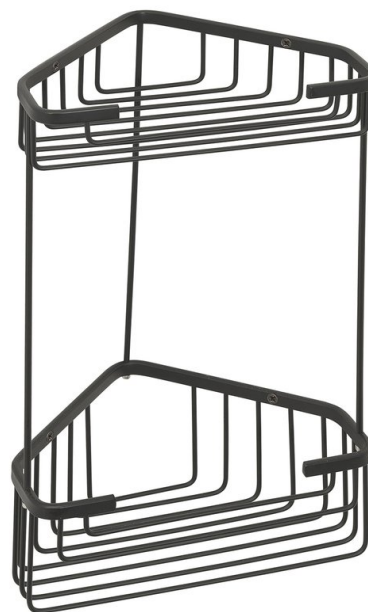

SMART 2 Tier Wire Corner Caddy 200x325x151mm, black matt

Order code: 2482-14

Basic information

Brand: Gedy
Series: SMART

Size

Length: 200 mm
Width: 200 mm
Height: 325 mm
Depth: 151 mm

Properties

Colour: Black
Material: Stainless steel
Shape: Wire
Type: Shelf: corner, Shelf: multi-level
Installation: Drilling
Maintenance: According to recommendation
Weight / Piece: 0.61 kg
Packaging: 1 Piece
Warranty: 10 years