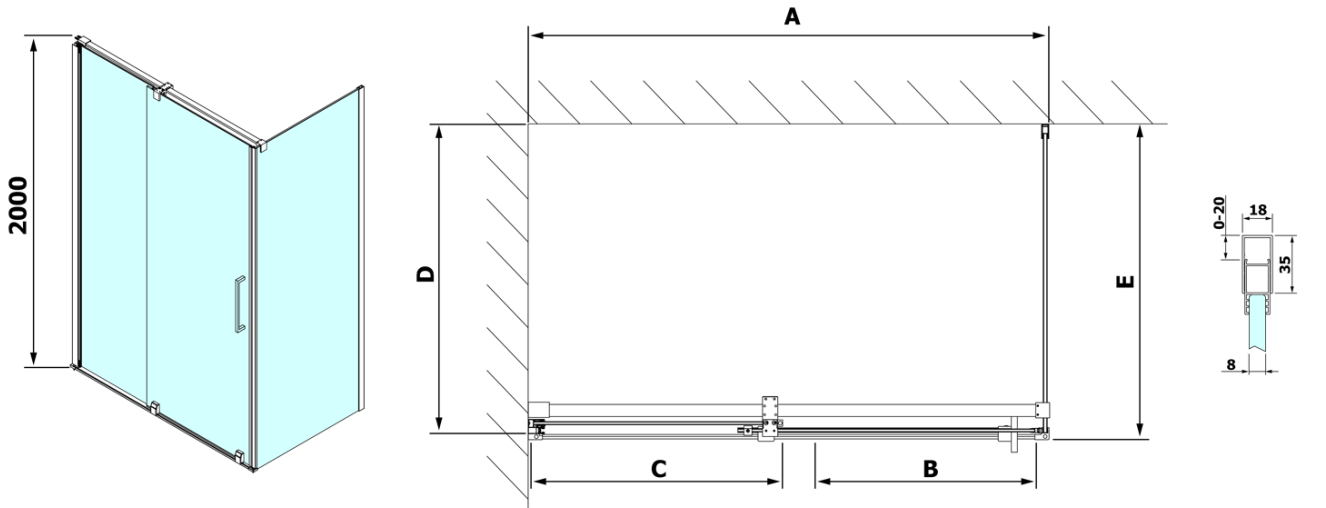

ROLLS Rectangular screen 1600x1000 mm, L/R variant, clear glass

Technical sheet

Model	D	E
RL3215	765-785	780-800
RL3315	865-885	880-900
RL3415	965-985	980-1000

Model	A	B	C
RL1115	1070-1110	425	~500
RL1215	1170-1210	475	~550
RL1315	1270-1310	525	~600
RL1415	1370-1410	575	~650
RL1515	1470-1510	625	~700
RL1615	1570-1610	675	~750