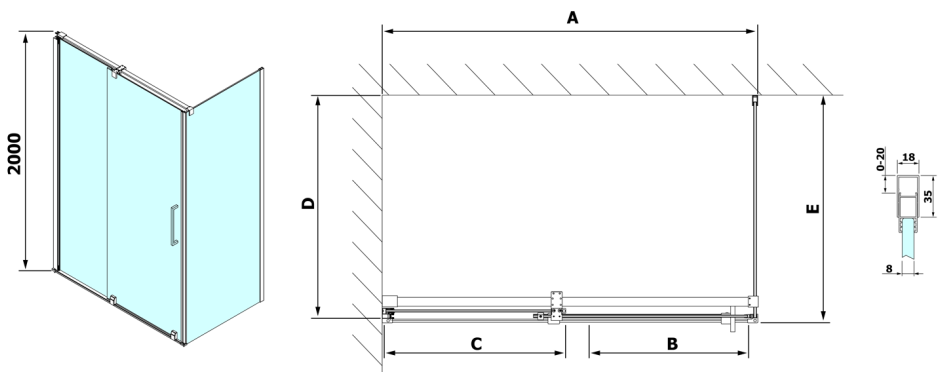

ROLLS Rectangular screen 1600x1000 mm, L/R variant, clear glass

Order code: RL1615RL3415

Size

Width: 1600 mm
 Height: 2000 mm
 Depth: 1000 mm

Properties

Warranty: 2 years

Technical sheet

| Model | D | E |
|--------|---------|----------|
| RL3215 | 765-785 | 780-800 |
| RL3315 | 865-885 | 880-900 |
| RL3415 | 965-985 | 980-1000 |

| Model | A | B | C |
|--------|-----------|-----|------|
| RL1115 | 1070-1110 | 425 | ~500 |
| RL1215 | 1170-1210 | 475 | ~550 |
| RL1315 | 1270-1310 | 525 | ~600 |
| RL1415 | 1370-1410 | 575 | ~650 |
| RL1515 | 1470-1510 | 625 | ~700 |
| RL1615 | 1570-1610 | 675 | ~750 |