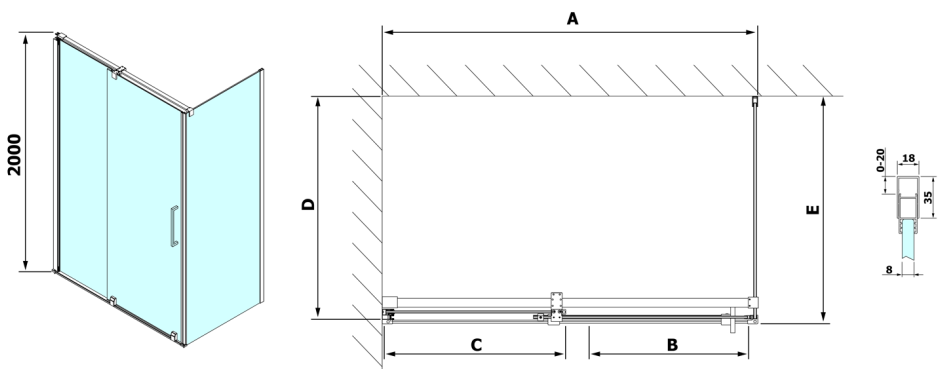

ROLLS Rectangular screen 1500x1000 mm, L/R variant, clear glass

Order code: RL1515RL3415

Size

Width: 1500 mm
 Height: 2000 mm
 Depth: 1000 mm

Properties

Warranty: 2 years

Technical sheet

Model	D	E
RL3215	765-785	780-800
RL3315	865-885	880-900
RL3415	965-985	980-1000

Model	A	B	C
RL1115	1070-1110	425	~500
RL1215	1170-1210	475	~550
RL1315	1270-1310	525	~600
RL1415	1370-1410	575	~650
RL1515	1470-1510	625	~700
RL1615	1570-1610	675	~750