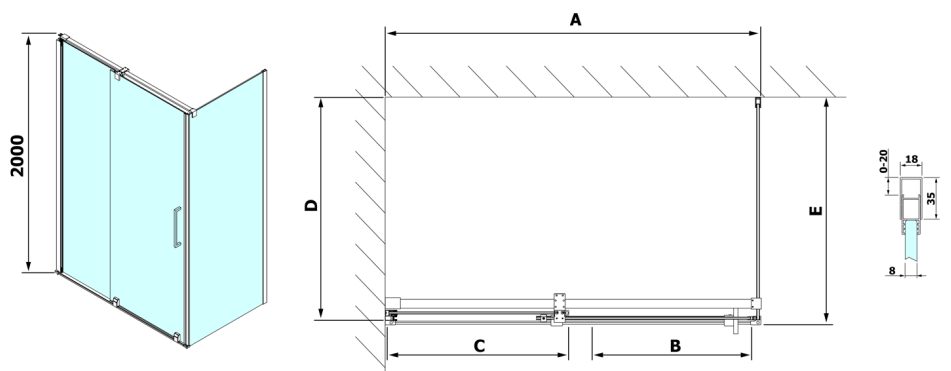

ROLLS Rectangular screen 1500x800 mm, L/R variant, clear glass

Order code: RL1515RL3215

Size

Width: 1500 mm
 Height: 2000 mm
 Depth: 800 mm

Properties

Warranty: 2 years

Technical sheet

Model	D	E
RL3215	765-785	780-800
RL3315	865-885	880-900
RL3415	965-985	980-1000

Model	A	B	C
RL1115	1070-1110	425	~500
RL1215	1170-1210	475	~550
RL1315	1270-1310	525	~600
RL1415	1370-1410	575	~650
RL1515	1470-1510	625	~700
RL1615	1570-1610	675	~750