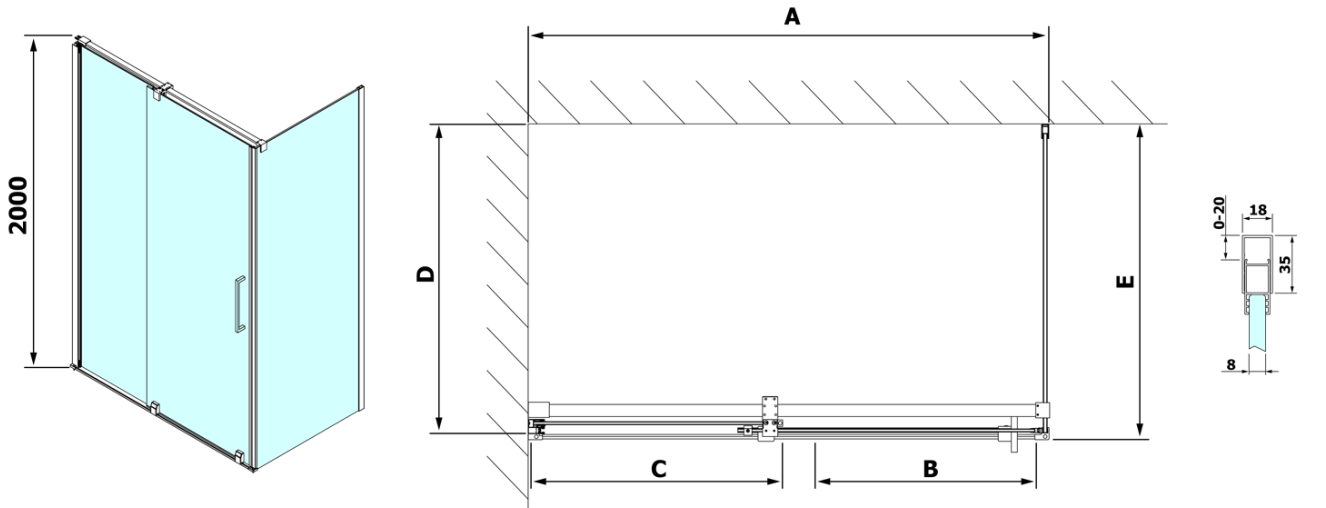

## Size

**Width:** 1400 mm

**Height:** 2000 mm

**Depth:** 1000 mm

## Properties

**Profile colour:** Chrome - polished aluminum

**Shape:** Rectangular shower enclosures

**Type of opening:** Sliding door

**Opening direction:** Versatile

**Opening width:** 575 mm

**Glass colour:** TRANSPARENT glass

ROLLS L/P ends of the roller profile (Order code: NDRL05)

Vertical seal for 8mm glass, 2000mm (Order code: NDRL02)

Bottom seal for glass 8mm, 1000 mm, (Order code: NDRL01)

ROLLS roller profile (Order code: NDRL04)

ROLLS Rectangular screen 1400x1000 mm, L/R  
variant, clear glass

Technical sheet

Model	D	E
RL3215	765-785	780-800
RL3315	865-885	880-900
RL3415	965-985	980-1000

Model	A	B	C
RL1115	1070-1110	425	~500
RL1215	1170-1210	475	~550
RL1315	1270-1310	525	~600
RL1415	1370-1410	575	~650
RL1515	1470-1510	625	~700
RL1615	1570-1610	675	~750