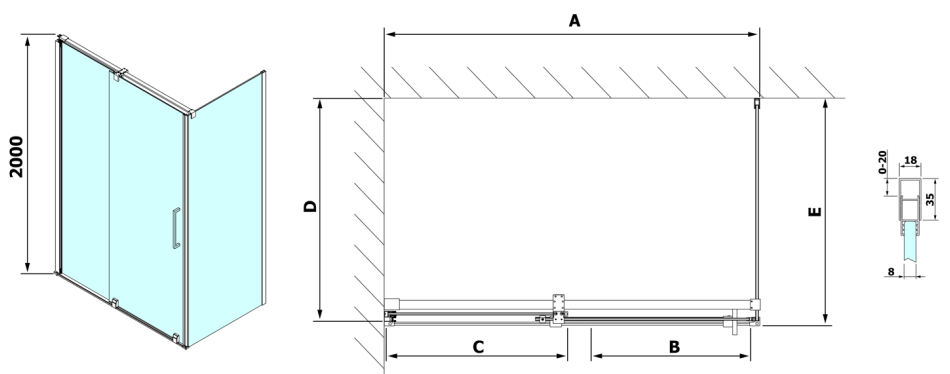

ROLLS Rectangular screen 1400x1000 mm, L/R variant, clear glass

Order code: RL1415RL3415

Size

Width: 1400 mm
 Height: 2000 mm
 Depth: 1000 mm

Properties

Warranty: 2 years

Technical sheet

Model	D	E
RL3215	765-785	780-800
RL3315	865-885	880-900
RL3415	965-985	980-1000

Model	A	B	C
RL1115	1070-1110	425	~500
RL1215	1170-1210	475	~550
RL1315	1270-1310	525	~600
RL1415	1370-1410	575	~650
RL1515	1470-1510	625	~700
RL1615	1570-1610	675	~750