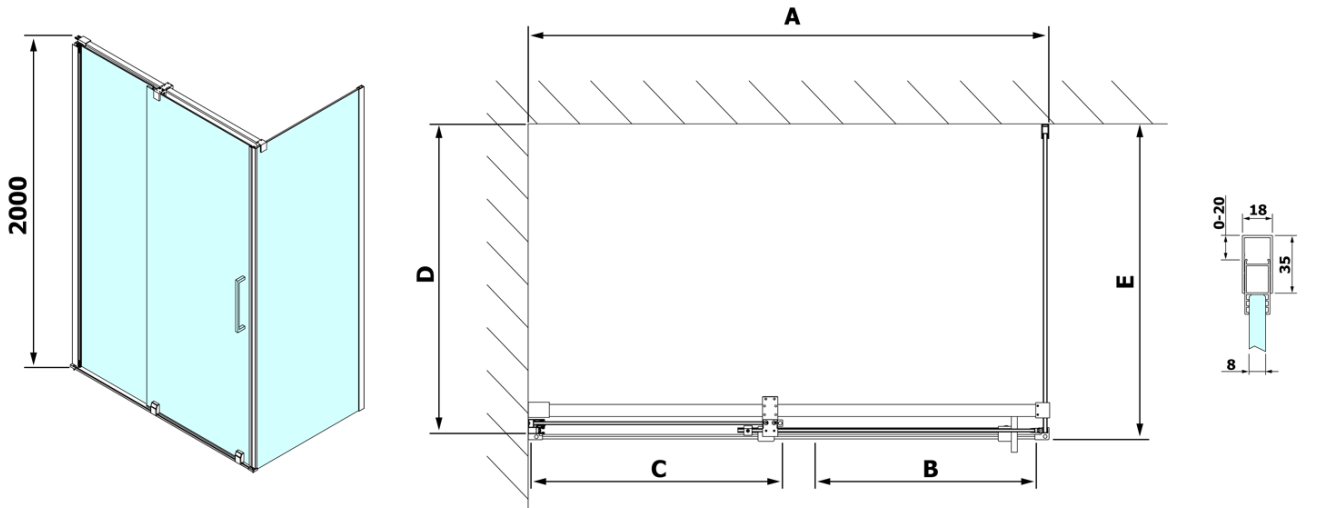

## Size

**Width:** 1400 mm

**Height:** 2000 mm

**Depth:** 900 mm

## Properties

**Profile colour:** Chrome - polished aluminum

**Shape:** Rectangular shower enclosures

**Type of opening:** Sliding door

**Opening direction:** Versatile

**Opening width:** 575 mm

**Glass colour:** TRANSPARENT glass

Vertical seal for 8mm glass, 2000mm (Order code: NDRL02)

ROLLS L/P ends of the roller profile (Order code: NDRL05)

Bottom seal for glass 8mm, 1000 mm, (Order code: NDRL01)

ROLLS roller profile (Order code: NDRL04)

ROLLS Rectangular screen 1400x900 mm, L/R  
variant, clear glass

Technical sheet

Model	D	E
RL3215	765-785	780-800
RL3315	865-885	880-900
RL3415	965-985	980-1000

Model	A	B	C
RL1115	1070-1110	425	~500
RL1215	1170-1210	475	~550
RL1315	1270-1310	525	~600
RL1415	1370-1410	575	~650
RL1515	1470-1510	625	~700
RL1615	1570-1610	675	~750