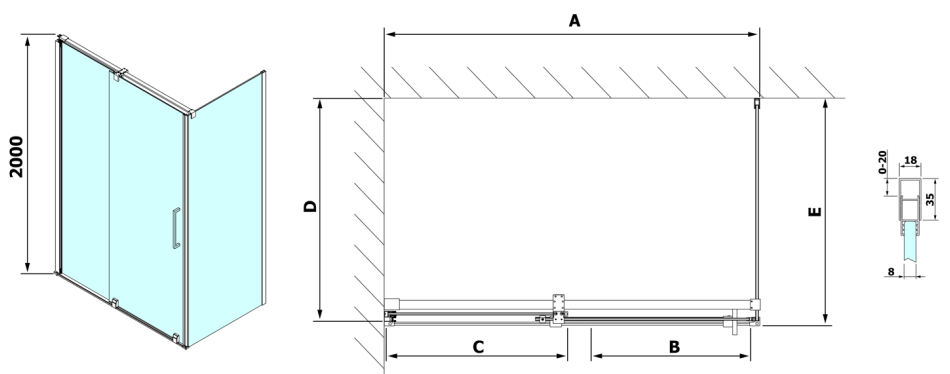

ROLLS Rectangular screen 1400x900 mm, L/R variant, clear glass

Order code: RL1415RL3315

Size

Width: 1400 mm
 Height: 2000 mm
 Depth: 900 mm

Properties

Warranty: 2 years

Technical sheet

Model	D	E
RL3215	765-785	780-800
RL3315	865-885	880-900
RL3415	965-985	980-1000

Model	A	B	C
RL1115	1070-1110	425	~500
RL1215	1170-1210	475	~550
RL1315	1270-1310	525	~600
RL1415	1370-1410	575	~650
RL1515	1470-1510	625	~700
RL1615	1570-1610	675	~750