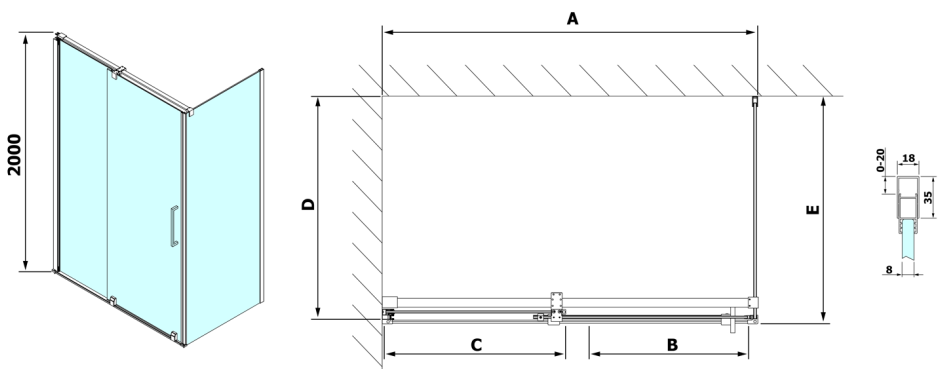

ROLLS Rectangular screen 1300x1000 mm, L/R variant, clear glass

Order code: RL1315RL3415

Size

Width: 1300 mm
 Height: 2000 mm
 Depth: 1000 mm

Properties

Warranty: 2 years

Technical sheet

Model	D	E
RL3215	765-785	780-800
RL3315	865-885	880-900
RL3415	965-985	980-1000

Model	A	B	C
RL1115	1070-1110	425	~500
RL1215	1170-1210	475	~550
RL1315	1270-1310	525	~600
RL1415	1370-1410	575	~650
RL1515	1470-1510	625	~700
RL1615	1570-1610	675	~750