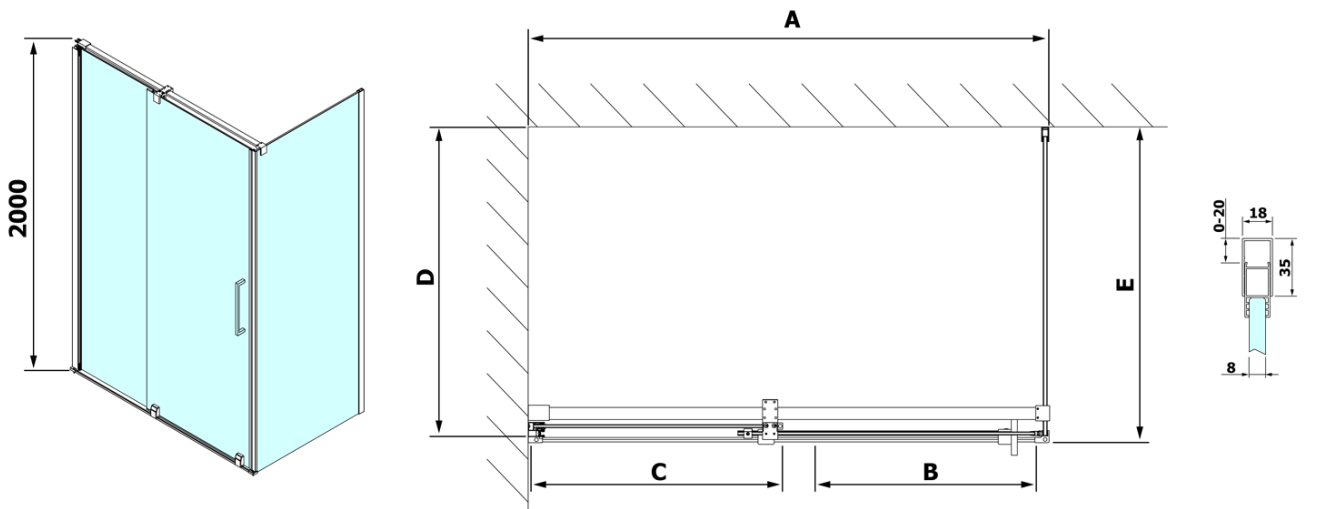

Depth: 900 mm

Properties

Profile colour: Chrome - polished aluminum

Shape: Rectangular shower enclosures

Type of opening: Sliding door

Opening direction: Versatile

Opening width: 525 mm

Glass colour: TRANSPARENT glass

ROLLS bottom seal under solid glass (Order code: NDRL03)

ROLLS handle (Order code: NDRL-MADLO)

VOLCANO/ROLLS LINE magnetic seal (Order code: NDGV02)

ROLLS L/P ends of the roller profile (Order code: NDRL05)

ROLLS vertical seal (Order code: NDRL02)

ROLLS Bottom seal (Order code: NDRL01)

ROLLS roller profile (Order code: NDRL04)

ROLLS Rectangular screen 1300x900 mm, L/R
variant, clear glass

Technical sheet

Model	D	E
RL3215	765-785	780-800
RL3315	865-885	880-900
RL3415	965-985	980-1000