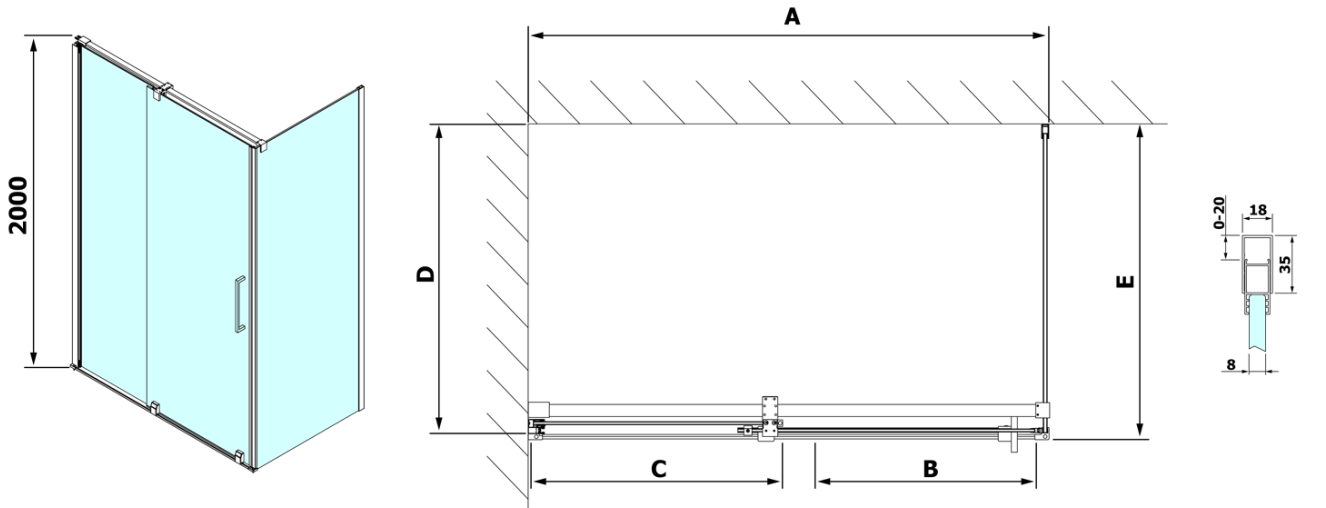

ROLLS Rectangular screen 1300x900 mm, L/R variant, clear glass

Order code: RL1315RL3315

Basic information

Brand: Polysan
Series: ROLLS

Size

Width: 1300 mm
Height: 2000 mm
Depth: 900 mm

Properties

Profile colour: Chrome - polished aluminum
Shape: Rectangular shower enclosures
Type of opening: Sliding door
Opening direction: Versatile
Opening width: 525 mm
Glass colour: TRANSPARENT glass
Glass finish: Antidrop
Glass thickness: 8 mm
Properties: Frameless design
Weight / Piece: 99.0 kg
Packaging: 2 Piece
Warranty: 2 years

Spare parts

ALTIS/ROLLS/Dragon set of screw covers (Order code: NDAL03)
ROLLS bottom seal under solid glass (Order code: NDRL03)
ROLLS handle (Order code: NDRL-MADLO)
VOLCANO/ROLLS LINE magnetic seal (Order code: NDGV02)
ROLLS L/P ends of the roller profile (Order code: NDRL05)
ROLLS vertical seal (Order code: NDRL02)
ROLLS Bottom seal (Order code: NDRL01)
ROLLS roller profile (Order code: NDRL04)

ROLLS Rectangular screen 1300x900 mm, L/R
variant, clear glass

Technical sheet

Model	D	E
RL3215	765-785	780-800
RL3315	865-885	880-900
RL3415	965-985	980-1000

Model	A	B	C
RL1115	1070-1110	425	~500
RL1215	1170-1210	475	~550
RL1315	1270-1310	525	~600
RL1415	1370-1410	575	~650
RL1515	1470-1510	625	~700
RL1615	1570-1610	675	~750