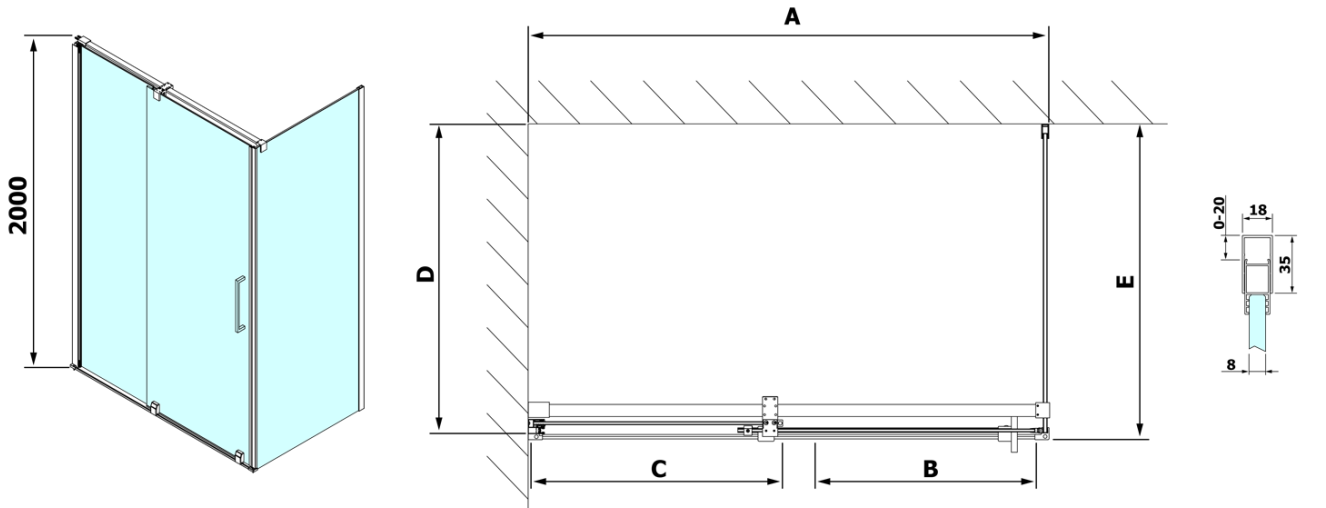

ROLLS Rectangular screen 1200x800 mm, L/R
variant, clear glass

Technical sheet

Model	D	E
RL3215	765-785	780-800
RL3315	865-885	880-900
RL3415	965-985	980-1000

Model	A	B	C
RL1115	1070-1110	425	~500
RL1215	1170-1210	475	~550
RL1315	1270-1310	525	~600
RL1415	1370-1410	575	~650
RL1515	1470-1510	625	~700
RL1615	1570-1610	675	~750