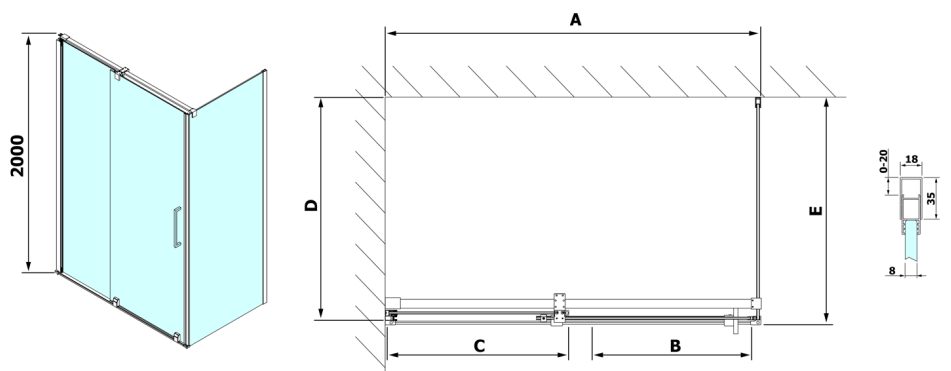

ROLLS Rectangular screen 1100x1000 mm, L/R variant, clear glass

Order code: RL1115RL3415

Size

Width: 1100 mm
 Height: 2000 mm
 Depth: 1000 mm

Properties

Warranty: 2 years

Technical sheet

Model	D	E
RL3215	765-785	780-800
RL3315	865-885	880-900
RL3415	965-985	980-1000

Model	A	B	C
RL1115	1070-1110	425	~500
RL1215	1170-1210	475	~550
RL1315	1270-1310	525	~600
RL1415	1370-1410	575	~650
RL1515	1470-1510	625	~700
RL1615	1570-1610	675	~750