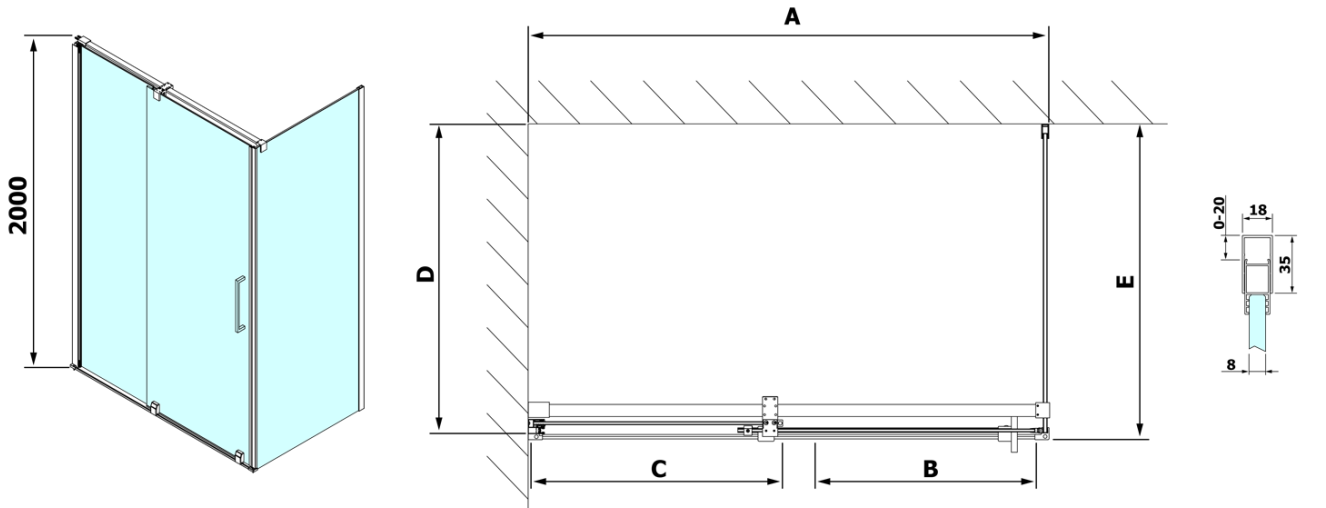

ROLLS Rectangular screen 1100x900 mm, L/R
variant, clear glass

Technical sheet

Model	D	E
RL3215	765-785	780-800
RL3315	865-885	880-900
RL3415	965-985	980-1000

Model	A	B	C
RL1115	1070-1110	425	~500
RL1215	1170-1210	475	~550
RL1315	1270-1310	525	~600
RL1415	1370-1410	575	~650
RL1515	1470-1510	625	~700
RL1615	1570-1610	675	~750