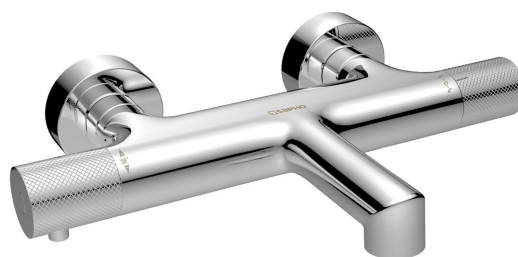

## Basic information

**Brand:** Sapho  
**Series:** SOLARIS

## Size

**Depth:** 181 mm

## Properties

**Colour:** Chrome  
**Material:** Brass  
**Shape:** Circular  
**Installation:** Wall-mounted 150 mm  
**Type of control:** Thermostat  
**Type of diverter:** Handle-integrated  
**Equipment:** HiTech Therm  
**Weight / Piece:** 2.398 kg  
**Packaging:** 1 Piece  
**Warranty:** 6 years

## Spare parts

SOLARIS thermostatic handle, chrome (Order code: WD010-1)  
Male Tap Aerator M24x1, plastic (Order code: NDA803FLBA)  
Spare thermostatic cartouche (Order code: KU474)  
Switch (Order code: NDMG410-1)  
Male Tap Aerator M24x1, plastic (Order code: AERPL)  
Rosette 60/24 mm, height 20mm, chrome (Order code: RS211)  
SOLARIS diverter handle, chrome (Order code: WD010-2)  
Aerator M24x1 (Order code: AERWS)