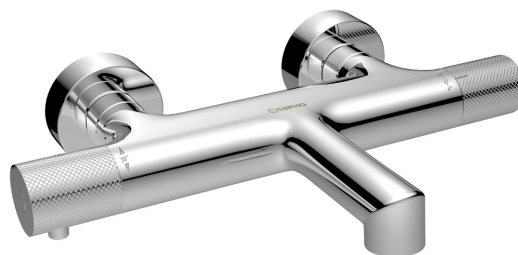

Order code: WD010

Basic information

Brand: Sapho
Series: SOLARIS

Size

Depth: 181 mm

Properties

Colour: Chrome
Material: Brass
Shape: Circular
Installation: Wall-mounted 150 mm
Type of control: Thermostat
Type of diverter: Handle-integrated
Equipment: HiTech Therm
Weight / Piece: 2.398 kg
Packaging: 1 Piece
Warranty: 6 years

Spare parts

Male Tap Aerator M24x1, plastic (Order code: AERPL)
Rosette 60/24 mm, height 20mm, chrome (Order code: RS211)
SOLARIS diverter handle, chrome (Order code: WD010-2)
SOLARIS thermostatic handle, chrome (Order code: WD010-1)
Switch (Order code: NDMG410-1)
Aerator M24x1 (Order code: AERWS)
Spare thermostatic cartouche (Order code: KU474)