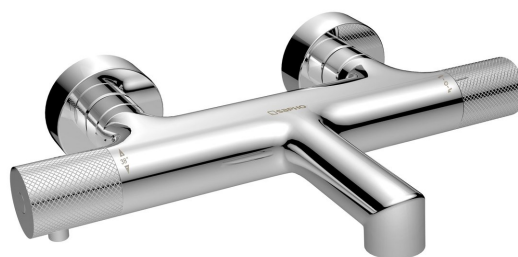

Order code: WD010

Basic information

Brand: Sapho
Series: SOLARIS

Size

Depth: 181 mm

Properties

Colour: Chrome
Material: Brass
Shape: Circular
Installation: Wall-mounted 150 mm
Type of control: Thermostat
Type of diverter: Handle-integrated
Equipment: HiTech Therm
Weight / Piece: 2.398 kg
Packaging: 1 Piece
Warranty: 6 years

Spare parts

SOLARIS thermostatic handle, chrome (Order code: WD010-1)
Male Tap Aerator M24x1, plastic (Order code: NDA803FLBA)
Spare thermostatic cartouche (Order code: KU474)
Switch (Order code: NDMG410-1)
Male Tap Aerator M24x1, plastic (Order code: AERPL)
Rosette 60/24 mm, height 20mm, chrome (Order code: RS211)
SOLARIS diverter handle, chrome (Order code: WD010-2)
Aerator M24x1 (Order code: AERWS)