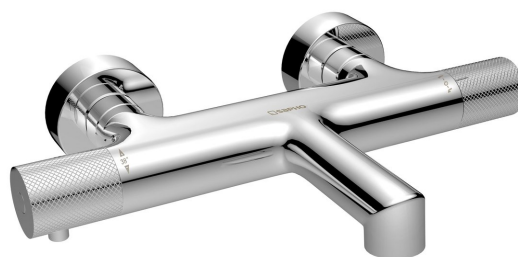

Order code: WD010

Basic information

Brand: Sapho
Series: SOLARIS

Size

Depth: 181 mm

Properties

Colour: Chrome
Material: Brass
Shape: Circular
Installation: Wall-mounted 150 mm
Type of control: Thermostat
Type of diverter: Handle-integrated
Equipment: HiTech Therm
Weight / Piece: 2.398 kg
Packaging: 1 Piece
Warranty: 6 years

Spare parts

Male Tap Aerator M24x1, plastic (Order code: AERPL)
Rosette 60/24 mm, height 20mm, chrome (Order code: RS211)
SOLARIS diverter handle, chrome (Order code: WD010-2)
SOLARIS thermostatic handle, chrome (Order code: WD010-1)
Switch (Order code: NDMG410-1)
Aerator M24x1 (Order code: AERWS)
Spare thermostatic cartouche (Order code: KU474)