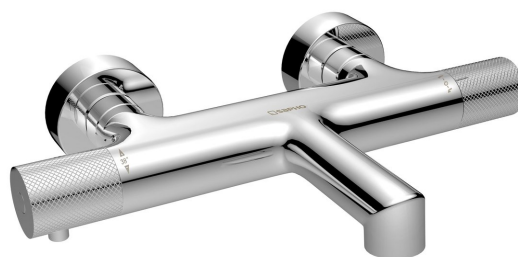

SOLARIS Wall Mounted Bath Mixer Tap, chrome

Order code: WD010

Basic information

Brand: Sapho
Series: SOLARIS

Size

Depth: 181 mm

Properties

Colour: Chrome
Material: Brass
Shape: Circular
Installation: Wall-mounted 150 mm
Type of control: Thermostat
Type of diverter: Handle-integrated
Equipment: HiTech Therm
Weight / Piece: 2.398 kg
Packaging: 1 Piece
Warranty: 6 years

Spare parts

Male Tap Aerator M24x1, plastic (Order code: AERPL)
Rosette 60/24 mm, height 20mm, chrome (Order code: RS211)
SOLARIS diverter handle, chrome (Order code: WD010-2)
SOLARIS thermostatic handle, chrome (Order code: WD010-1)
Switch (Order code: NDMG410-1)
Aerator M24x1 (Order code: AERWS)
Spare thermostatic cartouche (Order code: KU474)