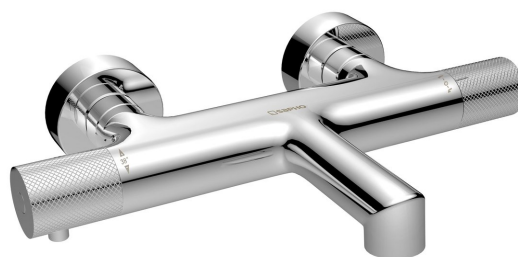

## Basic information

**Brand:** Sapho  
**Series:** SOLARIS

## Size

**Depth:** 181 mm

## Properties

**Colour:** Chrome  
**Material:** Brass  
**Shape:** Circular  
**Installation:** Wall-mounted 150 mm  
**Type of control:** Thermostat  
**Type of diverter:** Handle-integrated  
**Equipment:** HiTech Therm  
**Weight / Piece:** 2.398 kg  
**Packaging:** 1 Piece  
**Warranty:** 6 years

## Spare parts

Male Tap Aerator M24x1, plastic (Order code: AERPL)  
Rosette 60/24 mm, height 20mm, chrome (Order code: RS211)  
SOLARIS diverter handle, chrome (Order code: WD010-2)  
SOLARIS thermostatic handle, chrome (Order code: WD010-1)  
Switch (Order code: NDMG410-1)  
Aerator M24x1 (Order code: AERWS)  
Spare thermostatic cartouche (Order code: KU474)