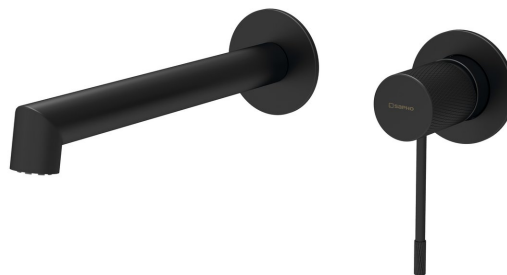

SOLARIS Wall Mounted 2 Hole Washbasin Mixer Tap, black matt

Order code: WD008B

Basic information

Brand: Sapho
Series: SOLARIS

Size

Depth: 194 mm

Properties

Colour: Black matt
Material: Brass
Shape: Circular
Installation: Concealed
Type of control: Lever
Cartridge diameter: 25 mm
Weight / Piece: 1.678 kg
Packaging: 1 Piece
Warranty: 6 years

Spare parts

Aerator M16x1 (Order code: AERWU)

Replacement Cartridge, dia 25mm (Order code: NDSM07)

KEROX replacement Cartridge dia 25mm (Order code: 35CAI026)

SOLARIS lever, black matt (Order code: WD008B-1)

SOLARIS Wall Mounted 2 Hole Washbasin Mixer Tap,
black matt

Technical sheet