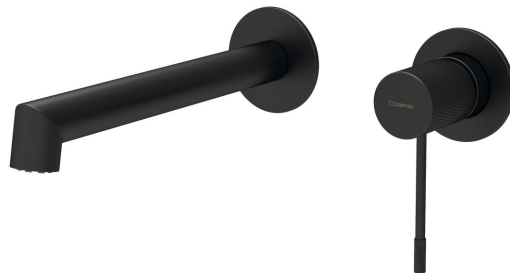

SOLARIS Wall Mounted 2 Hole Washbasin Mixer Tap, black matt

Order code: WD008B

Basic information

Brand: Sapho
Series: SOLARIS

Size

Depth: 194 mm

Properties

Colour: Black matt
Material: Brass
Shape: Circular
Installation: Concealed
Type of control: Lever
Cartridge diameter: 25 mm
Weight / Piece: 1.678 kg
Packaging: 1 Piece
Warranty: 6 years

Spare parts

Aerator M16x1 (Order code: AERWU)

Replacement Cartridge, dia 25mm (Order code: NDSM07)

KEROX replacement Cartridge dia 25mm (Order code: 35CAI026)

SOLARIS lever, black matt (Order code: WD008B-1)

SOLARIS Wall Mounted 2 Hole Washbasin Mixer Tap,
black matt

Technical sheet