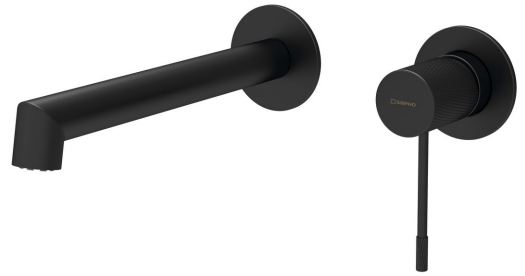

SOLARIS Wall Mounted 2 Hole Washbasin Mixer Tap, black matt

Order code: WD008B

Basic information

Brand: Sapho
Series: SOLARIS

Size

Depth: 194 mm

Properties

Colour: Black matt
Material: Brass
Shape: Circular
Installation: Concealed
Type of control: Lever
Cartridge diameter: 25 mm
Weight / Piece: 1.678 kg
Packaging: 1 Piece
Warranty: 6 years

Spare parts

Aerator M16x1 (Order code: AERWU)
Replacement Cartridge, dia 25mm (Order code: NDSM07)
KEROX replacement Cartridge dia 25mm (Order code: 35CAI026)
SOLARIS lever, black matt (Order code: WD008B-1)

SOLARIS Wall Mounted 2 Hole Washbasin Mixer Tap,
black matt

Technical sheet