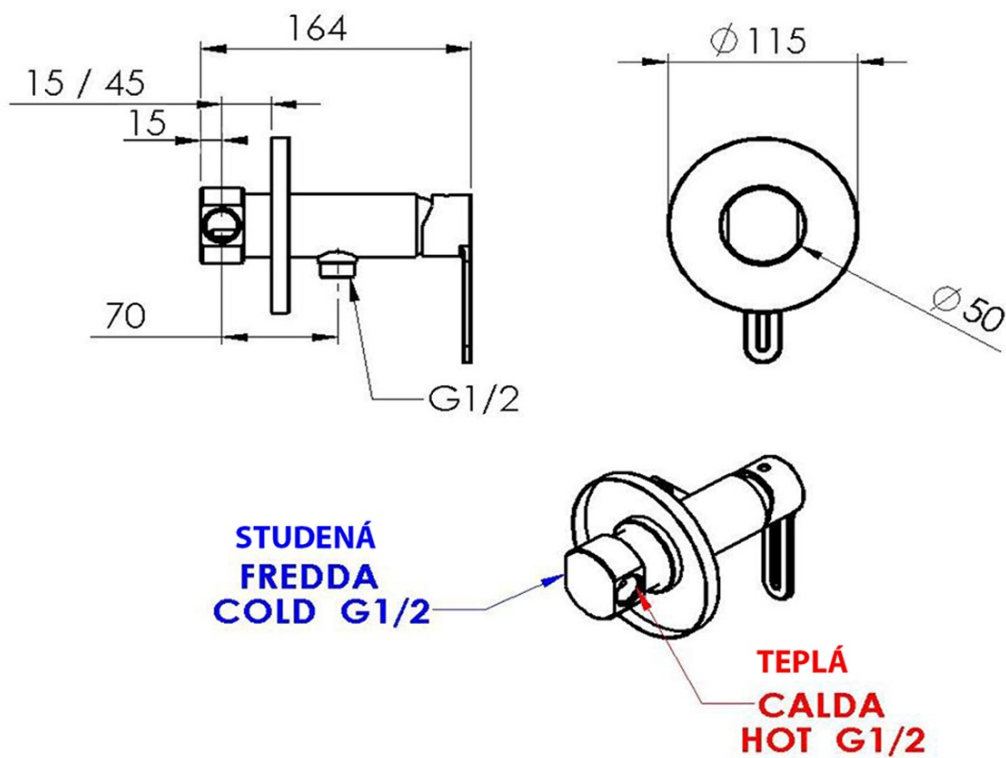

Wall-mounted mixer with a bidet shower, round, black
matt

SAPHO

Technical sheet

PRŮTOK / PORTATA / FLOW RATE = 8 l/min