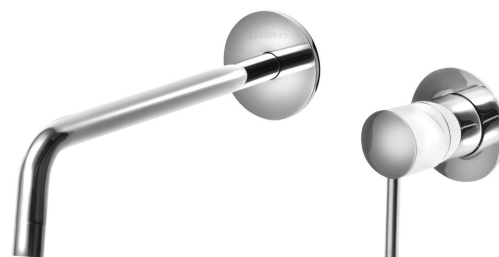

## RHAPSODY Concealed Washbasin Tap, chrome

**Order code:** 5553

### Basic information

**Brand:** Sapho  
**Series:** RHAPSODY

### Size

**Width:** 170 mm  
**Height:** 75 mm  
**Depth:** 250 mm

### Properties

**Colour:** Chrome  
**Material:** Brass  
**Shape:** Circular  
**Installation:** Concealed  
**Type of control:** Lever  
**Cartridge diameter:** 35 mm  
**Weight / Piece:** 1.551 kg  
**Packaging:** 1 Piece  
**Warranty:** 6 years