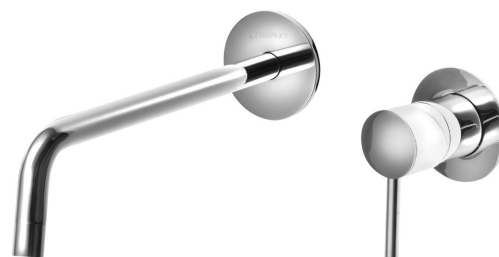

RHAPSODY Concealed Washbasin Tap, chrome

Order code: 5553

Basic information

Brand: Sapho
Series: RHAPSODY

Size

Width: 170 mm
Height: 75 mm
Depth: 250 mm

Properties

Colour: Chrome
Material: Brass
Shape: Circular
Installation: Concealed
Type of control: Lever
Cartridge diameter: 35 mm
Weight / Piece: 1.551 kg
Packaging: 1 Piece
Warranty: 6 years