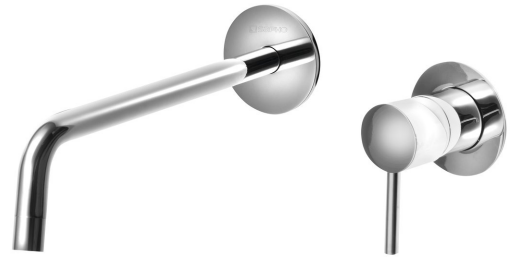

RHAPSODY Concealed Washbasin Tap, chrome

Order code: 5553

Size

Width: 170 mm
 Height: 75 mm
 Depth: 250 mm

Properties

Colour: Chrome
 Material: Brass
 Warranty: 6 years

Technical sheet