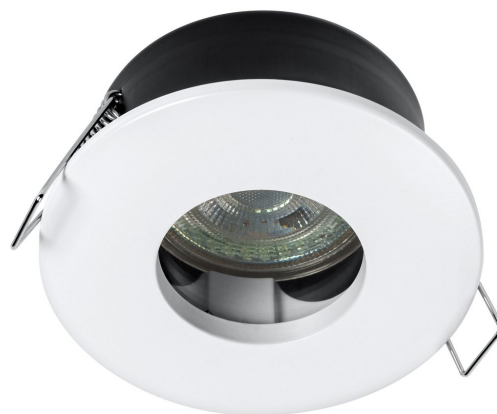

**SPOTLIGHT Bathroom Recessed Ceiling Light, GU10, 4,3W,
230V, IP65, white**

Order code: AC3146900ZS

Basic information

Brand: LEDVANCE

Size

Diameter: 85 mm

Width: 85 mm

Height: 84 mm

Depth: 85 mm

Properties

Colour: White

Material: Aluminum

Type of Light: LED

Light Control: Not included

Electrical protection: IP65

Voltage: 230 V

Bulb cap type: GU10

Power input: 4.3 W

LED colour: Warm white (2 800 - 3 000 K)

Luminosity: 280 lm

Weight / Piece: 0.27 kg

Packaging: 1 Piece

Warranty: 2 years

SPOTLIGHT Bathroom Recessed Ceiling Light, GU10, 4,3W, 230V, IP65, white