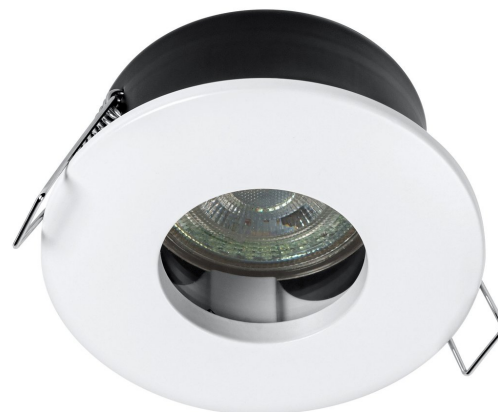

## SPOTLIGHT Bathroom Recessed Ceiling Light, GU10, 4,3W, 230V, IP65, white

Order code: AC3146900ZS

### Size

Diameter: 85 mm

Width: 85 mm

Height: 84 mm

Depth: 85 mm

### Properties

Colour: White

Material: Aluminum

Warranty: 2 years