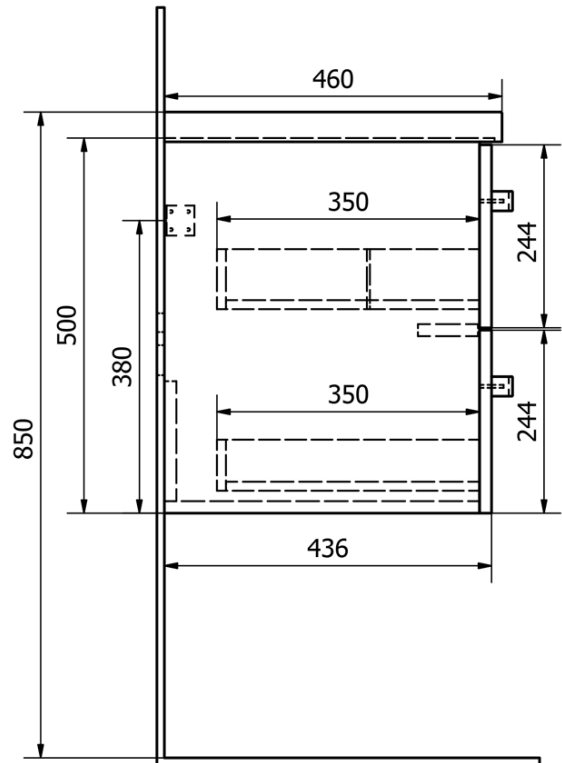

VEGA Vanity Unit 62x50x43,6cm, 2x drawer, white

Order code: VG064

Basic information

Brand: Aqualine

Series: VEGA I

Size

Width: 620 mm

Height: 500 mm

Depth: 436 mm

Properties

Colour: White

Material: MDF/laminate

Installation: Wall-Hung

Type of cabinet: Drawers

Type of washbasin: Washbasin

Equipment: Silent and soft closing

Package contains: Handle

Package does not contain: Washbasin

Weight / Piece: 11.98 kg

Warranty: 2 years

We recommend buy

1 Piece SAVA 65 Ceramic Vanity Unit Washbasin 65x46cm, white (Order code: 2065)

Spare parts

VEGA Metal Handle, 212/192mm, chrome (Order code: PR1711)

Technical sheet

+ SAVA
2065

+ ZUNO
9065