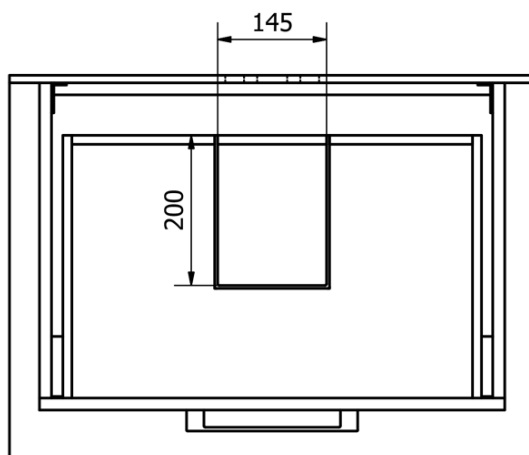

VEGA Vanity Unit 62x50x43,6cm, 2x drawer, white

Order code: VG064

Basic information

Brand: Aqualine

Series: VEGA I

Size

Width: 620 mm

Height: 500 mm

Depth: 436 mm

Properties

Colour: White

Material: MDF/laminate

Installation: Wall-Hung

Type of cabinet: Drawers

Type of washbasin: Washbasin

Equipment: Silent and soft closing

Package contains: Handle

Package does not contain: Washbasin

Weight / Piece: 11.98 kg

Warranty: 2 years

We recommend buy

1 Piece SAVA 65 Ceramic Vanity Unit Washbasin 65x46cm, white (Order code: 2065)

Spare parts

VEGA Metal Handle, 212/192mm, chrome (Order code: PR1711)

Technical sheet

+ SAVA
2065

+ ZUNO
9065