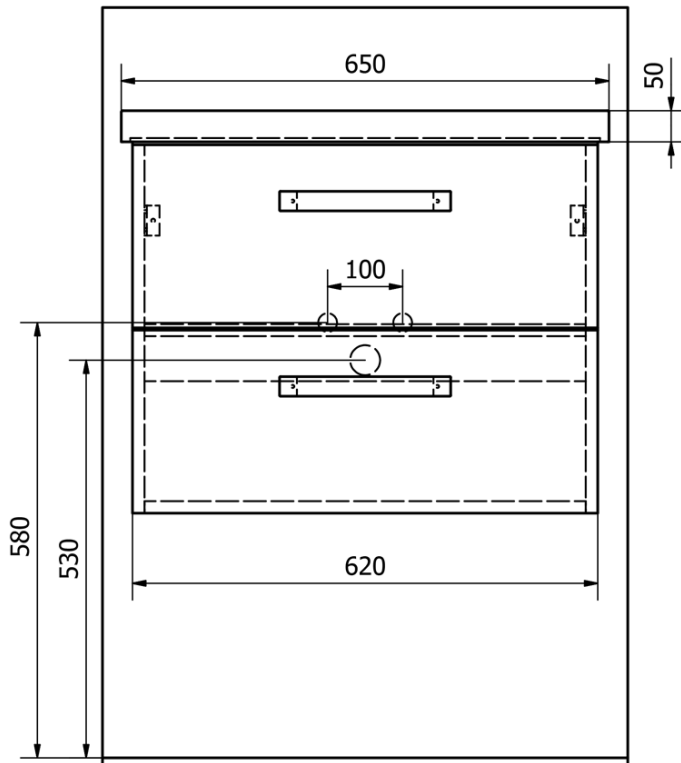

VEGA Vanity Unit 62x50x43,6cm, 2x drawer, white

Order code: VG064

Basic information

Brand: Aqualine

Series: VEGA I

Size

Width: 620 mm

Height: 500 mm

Depth: 436 mm

Properties

Colour: White

Material: MDF/laminate

Installation: Wall-Hung

Type of cabinet: Drawers

Type of washbasin: Washbasin

Equipment: Silent and soft closing

Package contains: Handle

Package does not contain: Washbasin

Weight / Piece: 11.98 kg

Warranty: 2 years

We recommend buy

1 Piece SAVA 65 Ceramic Vanity Unit Washbasin 65x46cm, white (Order code: 2065)

Spare parts

VEGA Metal Handle, 212/192mm, chrome (Order code: PR1711)

Technical sheet

+ SAVA
2065

+ ZUNO
9065