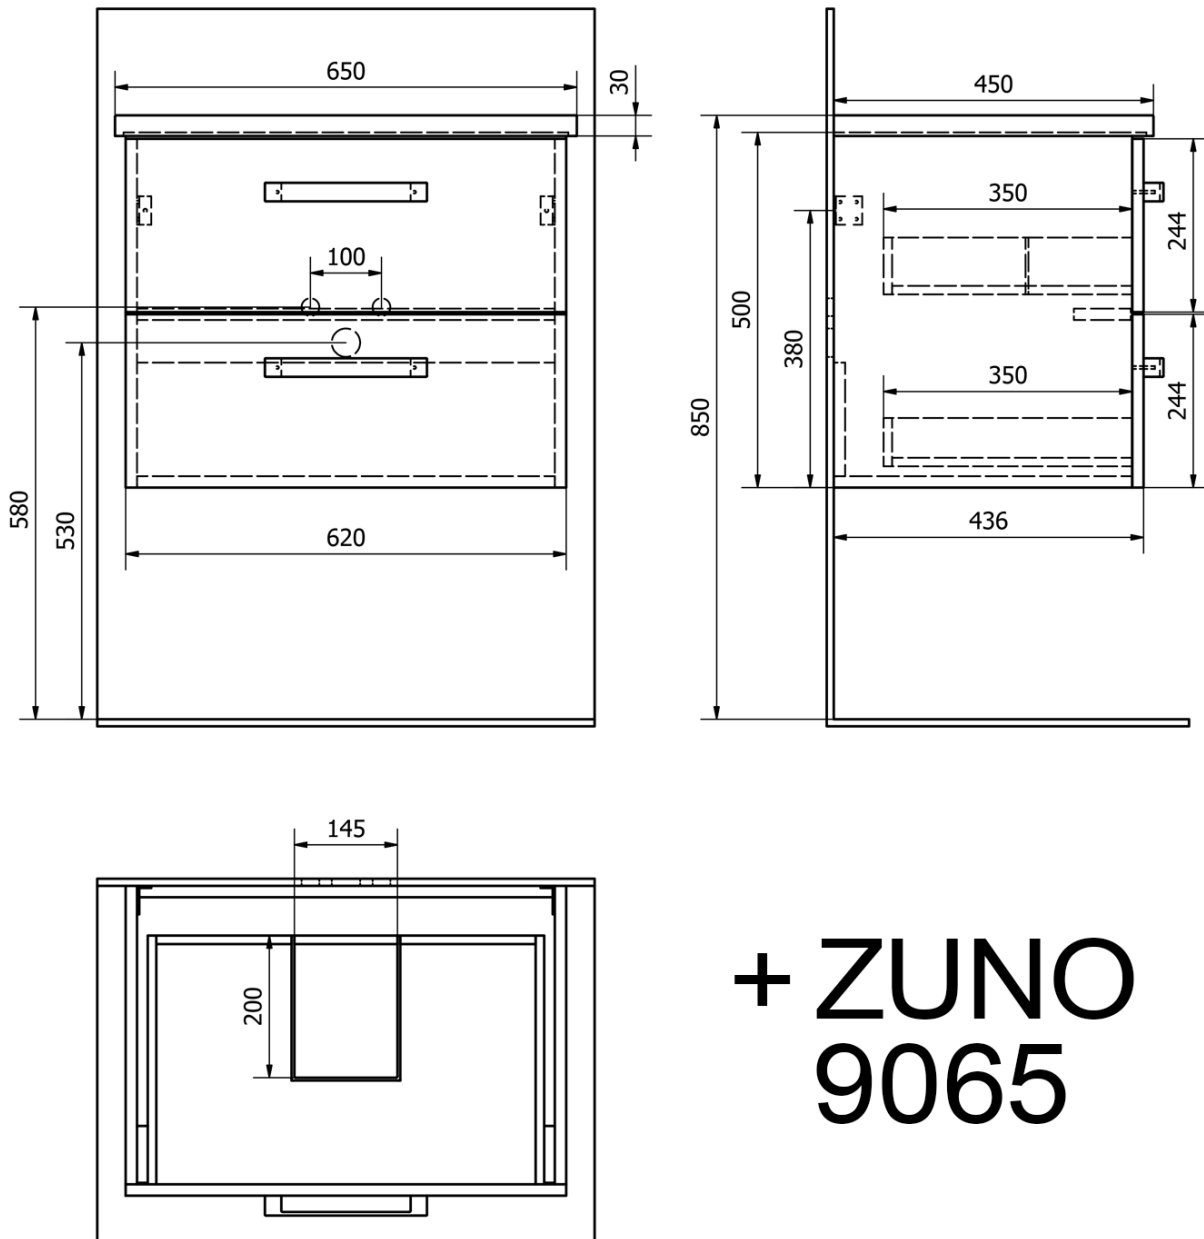

VEGA Vanity Unit 62x50x43,6cm, 2x drawer, white

Order code: VG064

Basic information

Brand: Aqualine

Series: VEGA I

Size

Width: 620 mm

Height: 500 mm

Depth: 436 mm

Properties

Colour: White

Material: MDF/laminate

Installation: Wall-Hung

Type of cabinet: Drawers

Type of washbasin: Washbasin

Equipment: Silent and soft closing

Package contains: Handle

Package does not contain: Washbasin

Weight / Piece: 11.98 kg

Warranty: 2 years

We recommend buy

1 Piece SAVA 65 Ceramic Vanity Unit Washbasin 65x46cm, white (Order code: 2065)

Spare parts

VEGA Metal Handle, 212/192mm, chrome (Order code: PR1711)

Technical sheet

+ SAVA
2065

+ ZUNO
9065