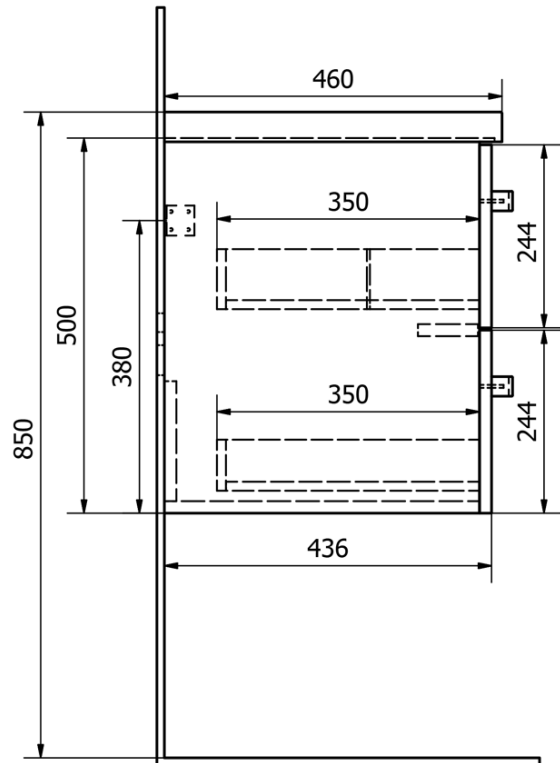

VEGA Vanity Unit 62x50x43,6cm, 2x drawer, white

Order code: VG064

Basic information

Brand: Aqualine

Series: VEGA I

Size

Width: 620 mm

Height: 500 mm

Depth: 436 mm

Properties

Colour: White

Material: MDF/laminate

Installation: Wall-Hung

Type of cabinet: Drawers

Type of washbasin: Washbasin

Equipment: Silent and soft closing

Package contains: Handle

Package does not contain: Washbasin

Weight / Piece: 11.98 kg

Warranty: 2 years

We recommend buy

1 Piece SAVA 65 Ceramic Vanity Unit Washbasin 65x46cm, white (Order code: 2065)

Spare parts

VEGA Metal Handle, 212/192mm, chrome (Order code: PR1711)

Spare rollers for ALTAIR and VEGA (Order code: NDPOJEZD)

Technical sheet

+ SAVA
2065

+ ZUNO
9065