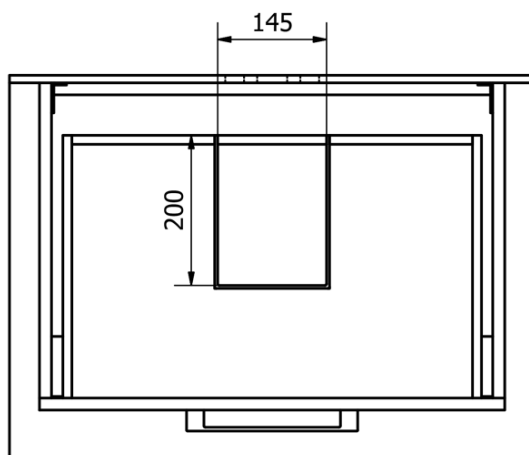

Technical sheet

+ SAVA
2065