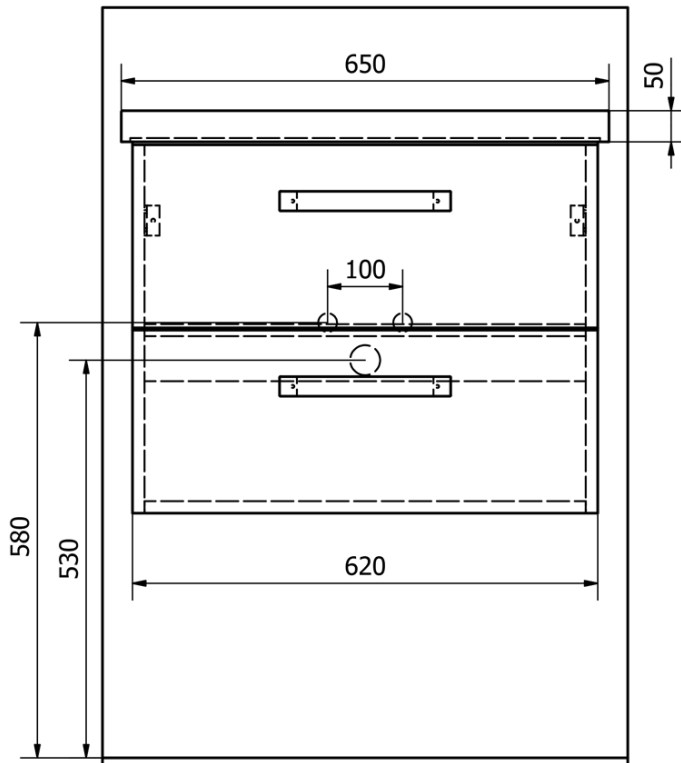

VEGA Vanity Unit 62x50x43,6cm, 2x drawer, white

Order code: VG064

Basic information

Brand: Aqualine

Series: VEGA I

Size

Width: 620 mm

Height: 500 mm

Depth: 436 mm

Properties

Colour: White

Material: MDF/laminate

Installation: Wall-Hung

Type of cabinet: Drawers

Type of washbasin: Washbasin

Equipment: Silent and soft closing

Package contains: Handle

Package does not contain: Washbasin

Weight / Piece: 11.98 kg

Warranty: 2 years

We recommend buy

1 Piece SAVA 65 Ceramic Vanity Unit Washbasin 65x46cm, white (Order code: 2065)

Spare parts

VEGA Metal Handle, 212/192mm, chrome (Order code: PR1711)

Spare rollers for ALTAIR and VEGA (Order code: NDPOJEZD)

Technical sheet

+ SAVA
2065

+ ZUNO
9065