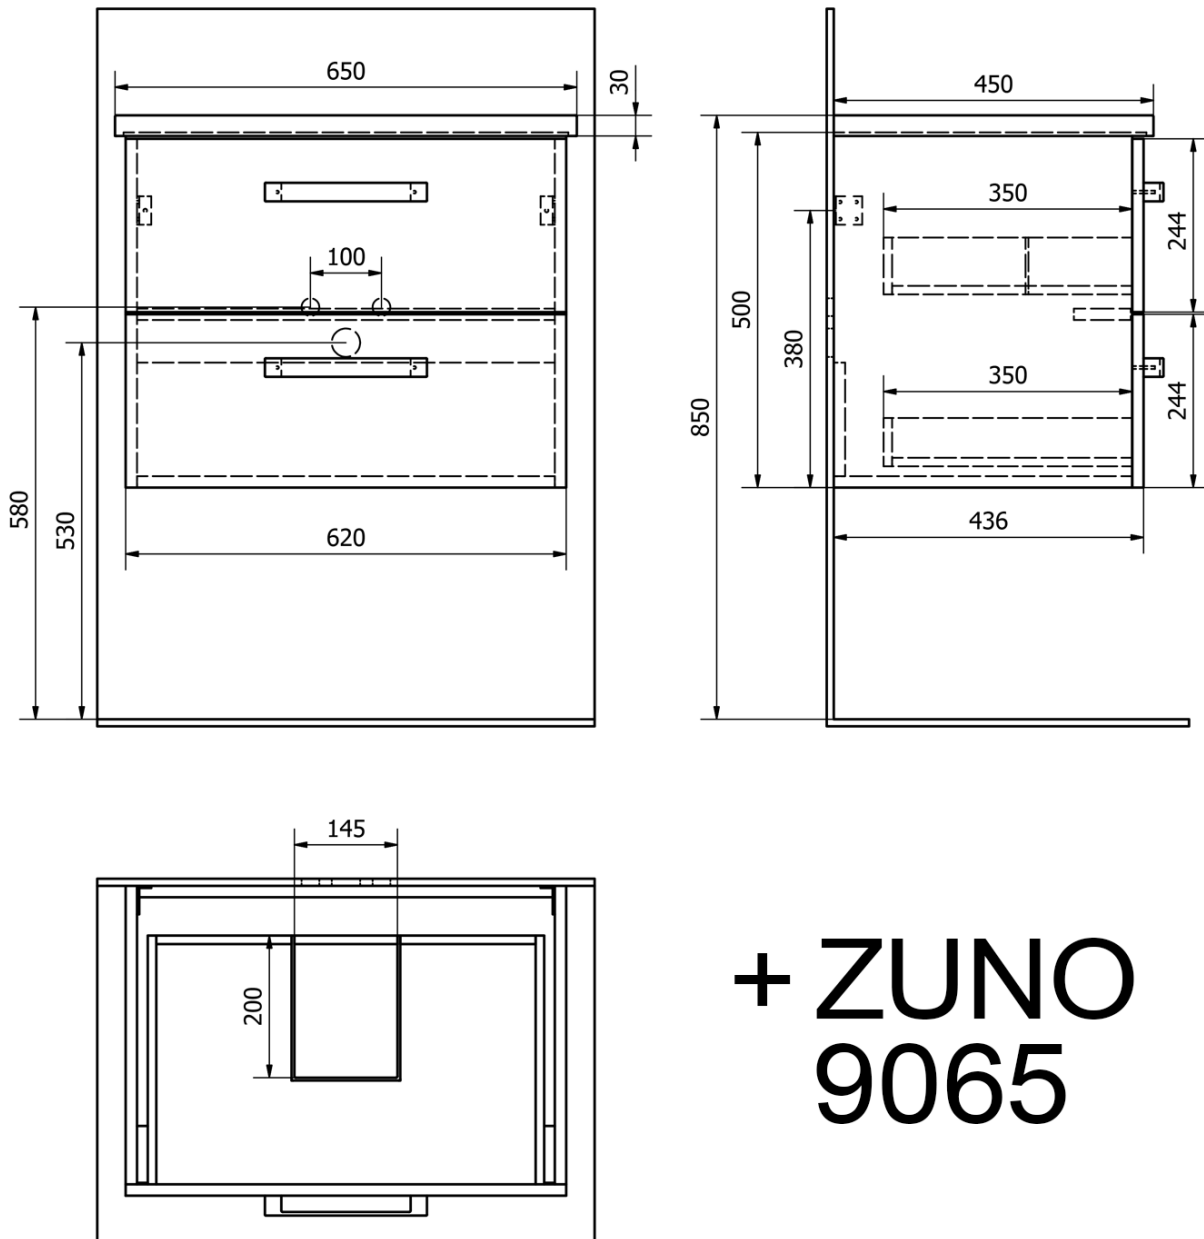

VEGA Vanity Unit 62x50x43,6cm, 2x drawer, white

Order code: VG064

Basic information

Brand: Aqualine

Series: VEGA I

Size

Width: 620 mm

Height: 500 mm

Depth: 436 mm

Properties

Colour: White

Material: MDF/laminate

Installation: Wall-Hung

Type of cabinet: Drawers

Type of washbasin: Washbasin

Equipment: Silent and soft closing

Package contains: Handle

Package does not contain: Washbasin

Weight / Piece: 11.98 kg

Warranty: 2 years

We recommend buy

1 Piece SAVA 65 Ceramic Vanity Unit Washbasin 65x46cm, white (Order code: 2065)

Spare parts

VEGA Metal Handle, 212/192mm, chrome (Order code: PR1711)

Spare rollers for ALTAIR and VEGA (Order code: NDPOJEZD)

Technical sheet

+ SAVA
2065

+ ZUNO
9065