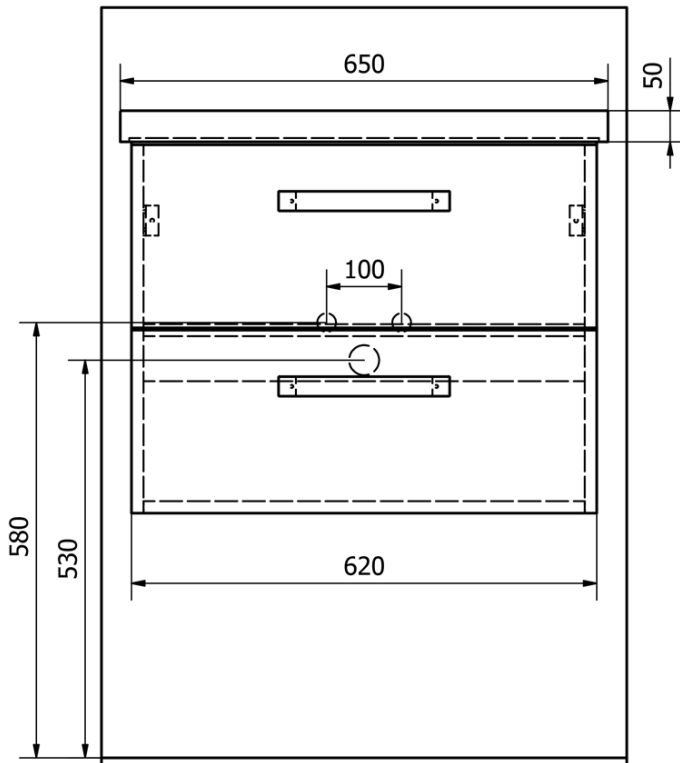

VEGA Vanity Unit 62x50x43,6cm, 2x drawer, white

Order code: VG064

Basic information

Brand: Aqualine

Series: VEGA I

Size

Width: 620 mm

Height: 500 mm

Depth: 436 mm

Properties

Colour: White

Material: MDF/laminate

Installation: Wall-Hung

Type of cabinet: Drawers

Type of washbasin: Washbasin

Equipment: Silent and soft closing

Package contains: Handle

Package does not contain: Washbasin

Weight / Piece: 11.98 kg

Warranty: 2 years

We recommend buy

1 Piece SAVA 65 Ceramic Vanity Unit Washbasin 65x46cm, white (Order code: 2065)

Spare parts

VEGA Metal Handle, 212/192mm, chrome (Order code: PR1711)

Technical sheet

+ SAVA
2065

**+ ZUNO
9065**