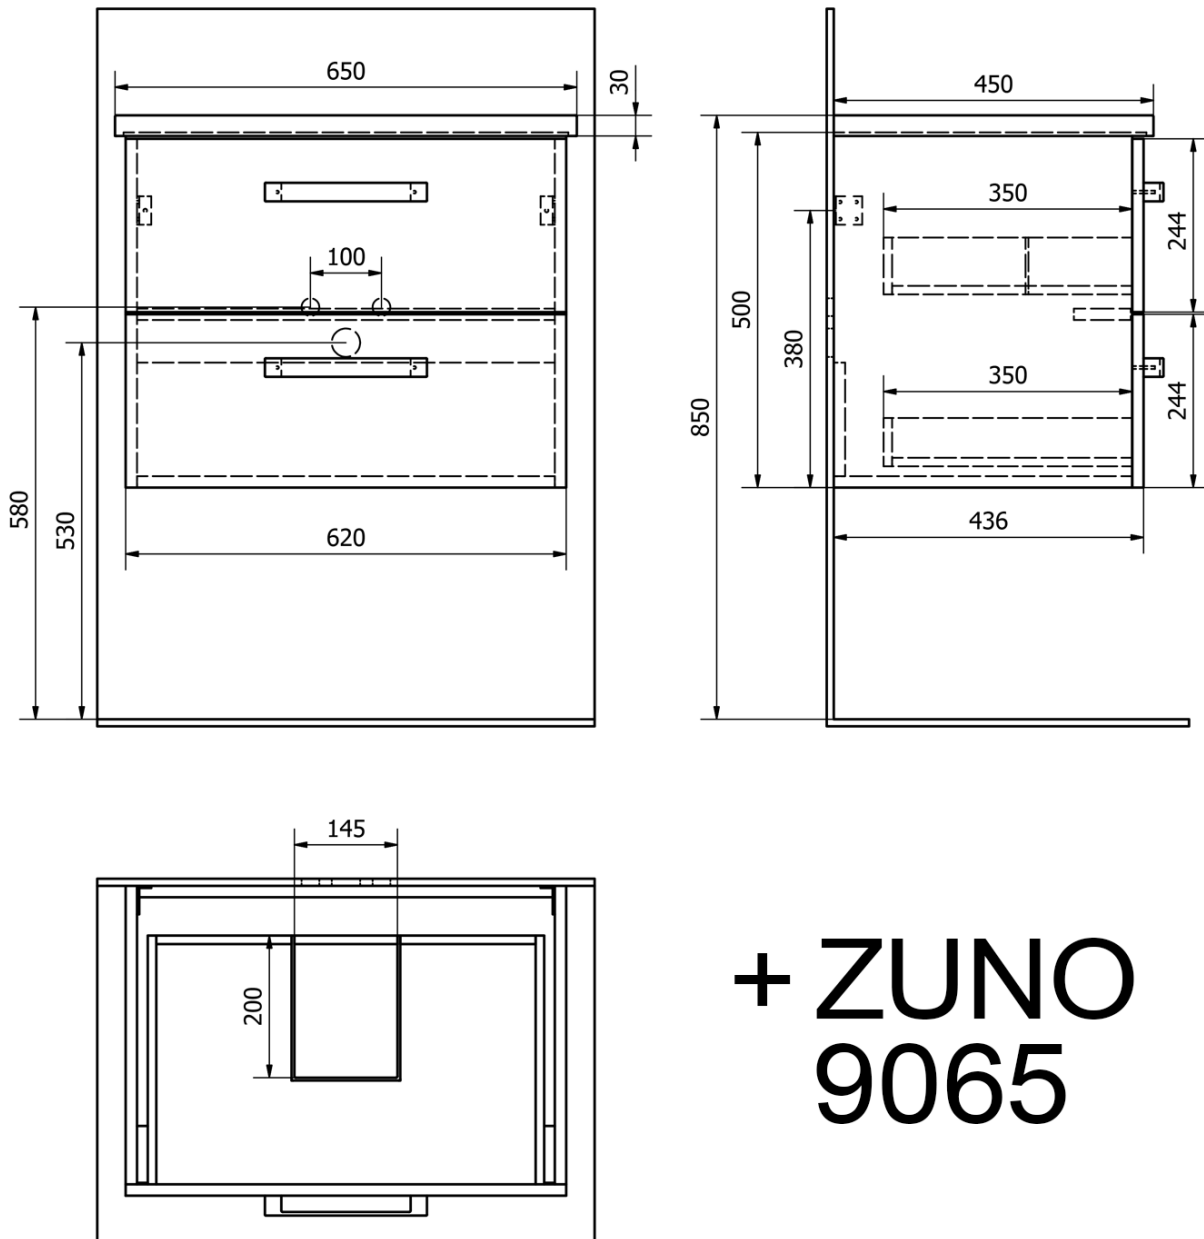

VEGA Vanity Unit 62x50x43,6cm, 2x drawer, white

Order code: VG064

Basic information

Brand: Aqualine

Series: VEGA I

Size

Width: 620 mm

Height: 500 mm

Depth: 436 mm

Properties

Colour: White

Material: MDF/laminate

Installation: Wall-Hung

Type of cabinet: Drawers

Type of washbasin: Washbasin

Equipment: Silent and soft closing

Package contains: Handle

Package does not contain: Washbasin

Weight / Piece: 11.98 kg

Warranty: 2 years

We recommend buy

1 Piece SAVA 65 Ceramic Vanity Unit Washbasin 65x46cm, white (Order code: 2065)

Spare parts

VEGA Metal Handle, 212/192mm, chrome (Order code: PR1711)

Technical sheet

+ SAVA
2065

**+ ZUNO
9065**