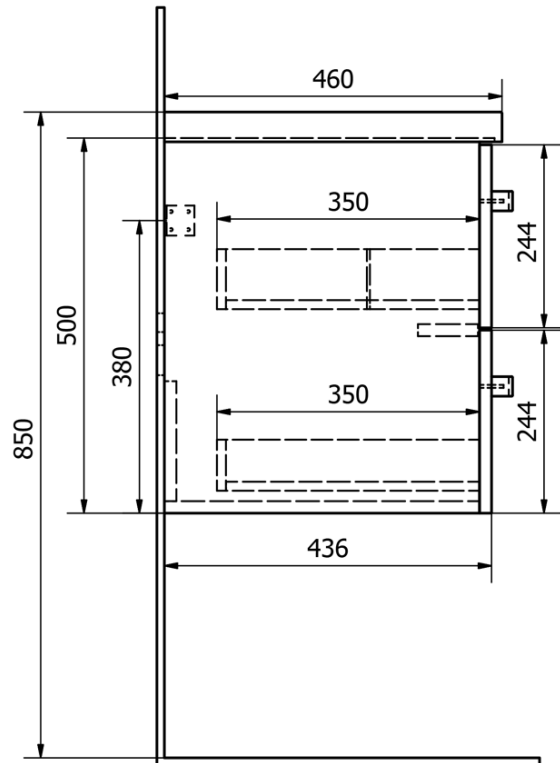

VEGA Vanity Unit 62x50x43,6cm, 2x drawer, white

Order code: VG064

Basic information

Brand: Aqualine

Series: VEGA I

Size

Width: 620 mm

Height: 500 mm

Depth: 436 mm

Properties

Colour: White

Material: MDF/laminate

Installation: Wall-Hung

Type of cabinet: Drawers

Type of washbasin: Washbasin

Equipment: Silent and soft closing

Package contains: Handle

Package does not contain: Washbasin

Weight / Piece: 11.98 kg

Warranty: 2 years

We recommend buy

1 Piece SAVA 65 Ceramic Vanity Unit Washbasin 65x46cm, white (Order code: 2065)

Spare parts

VEGA Metal Handle, 212/192mm, chrome (Order code: PR1711)

Technical sheet

+ SAVA
2065

**+ ZUNO
9065**