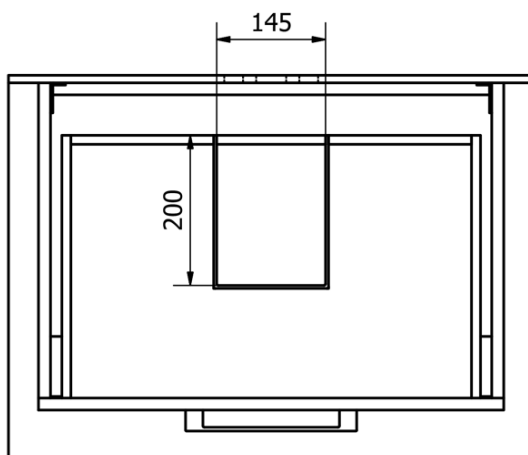

VEGA Vanity Unit 62x50x43,6cm, 2x drawer, white

Order code: VG064

Basic information

Brand: Aqualine

Series: VEGA I

Size

Width: 620 mm

Height: 500 mm

Depth: 436 mm

Properties

Colour: White

Material: MDF/laminate

Installation: Wall-Hung

Type of cabinet: Drawers

Type of washbasin: Washbasin

Equipment: Silent and soft closing

Package contains: Handle

Package does not contain: Washbasin

Weight / Piece: 11.98 kg

Warranty: 2 years

We recommend buy

1 Piece SAVA 65 Ceramic Vanity Unit Washbasin 65x46cm, white (Order code: 2065)

Spare parts

VEGA Metal Handle, 212/192mm, chrome (Order code: PR1711)

Technical sheet

+ SAVA
2065

**+ ZUNO
9065**