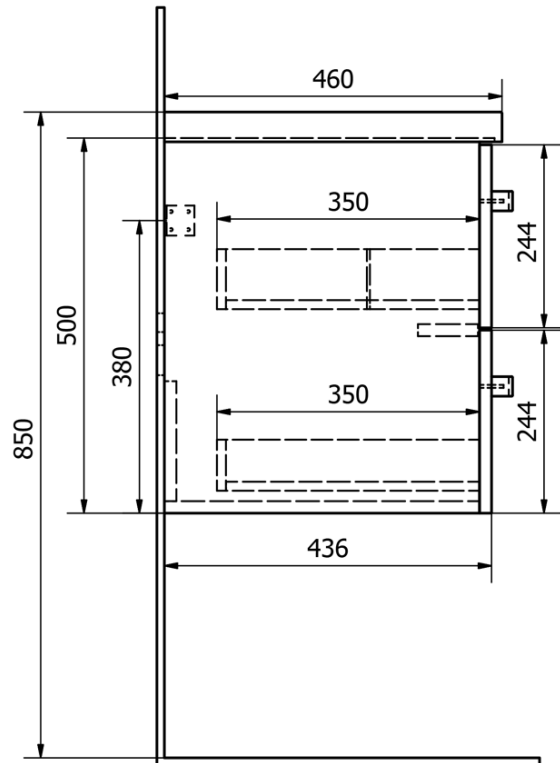

## VEGA Vanity Unit 62x50x43,6cm, 2x drawer, white

Order code: VG064

### Size

Width: 620 mm

Height: 500 mm

Depth: 436 mm

## We recommend buy

1 Piece SAVA 65 Ceramic Vanity Unit Washbasin 65x46cm, white (Order code: 2065)

## Spare parts

VEGA Metal Handle, 212/192mm, chrome (Order code: PR1711)

Technical sheet

+ SAVA  
2065

**+ ZUNO  
9065**