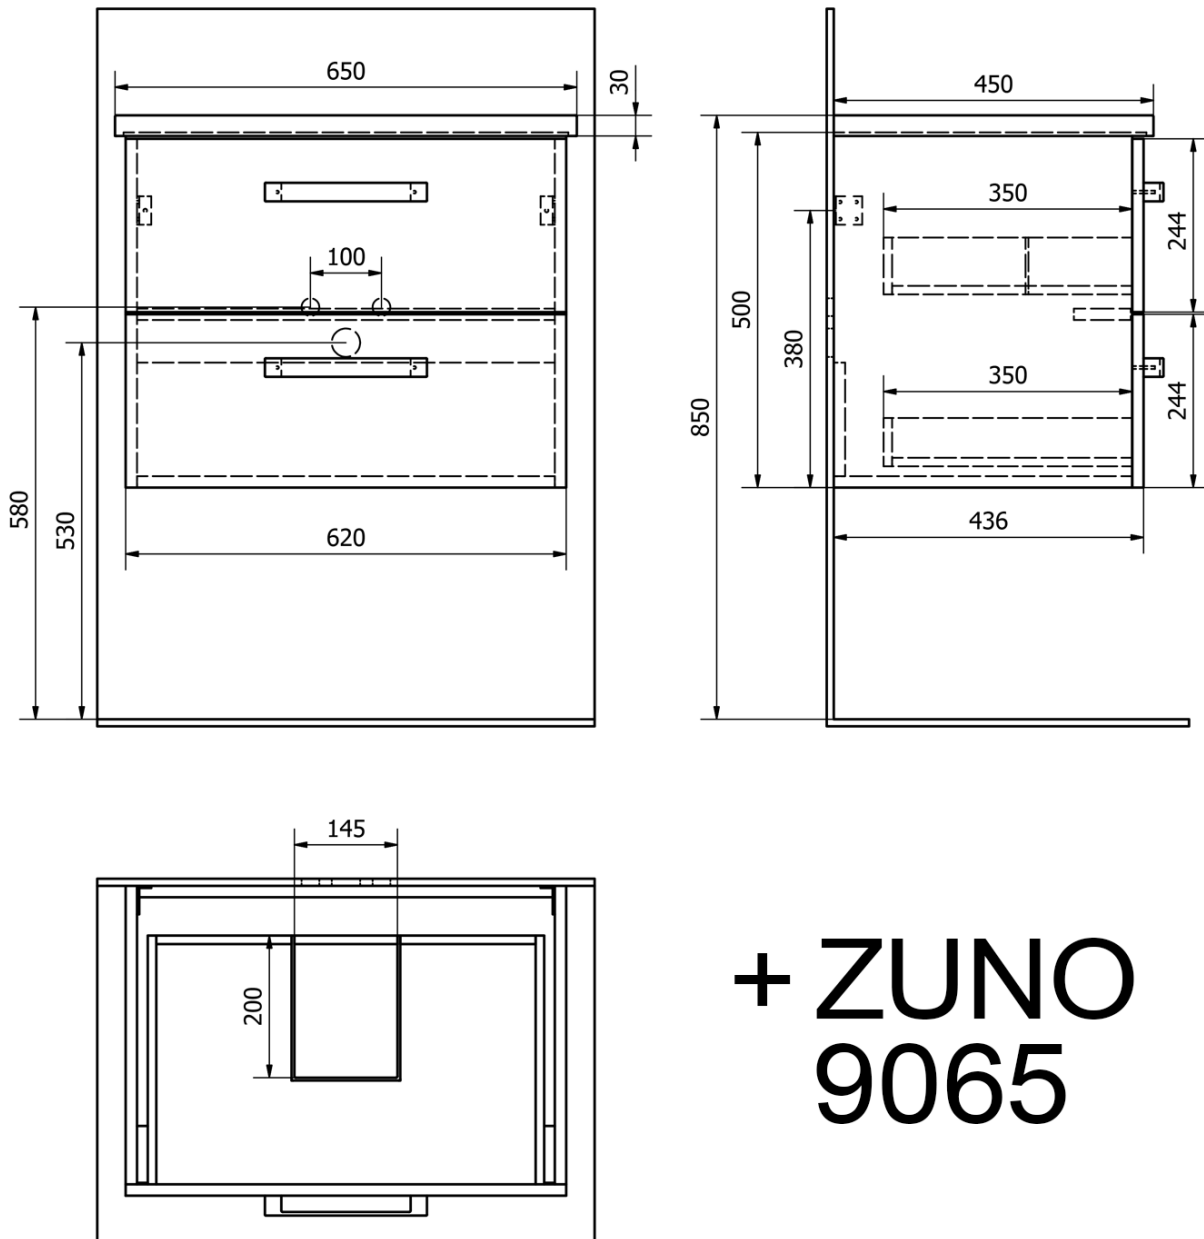

### Size

Width: 620 mm

Height: 500 mm

Depth: 436 mm

## We recommend buy

1 Piece SAVA 65 Ceramic Vanity Unit Washbasin 65x46cm, white (Order code: 2065)

## Spare parts

VEGA Metal Handle, 212/192mm, chrome (Order code: PR1711)

Technical sheet

+ SAVA  
2065

**+ ZUNO  
9065**