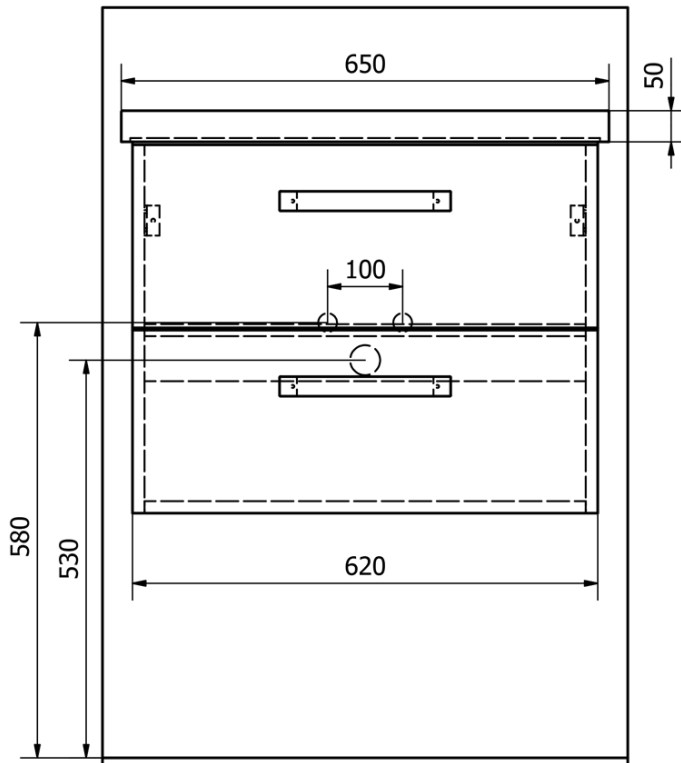

### Size

Width: 620 mm

Height: 500 mm

Depth: 436 mm

## We recommend buy

1 Piece SAVA 65 Ceramic Vanity Unit Washbasin 65x46cm, white (Order code: 2065)

## Spare parts

VEGA Metal Handle, 212/192mm, chrome (Order code: PR1711)

Technical sheet

+ SAVA  
2065

**+ ZUNO  
9065**