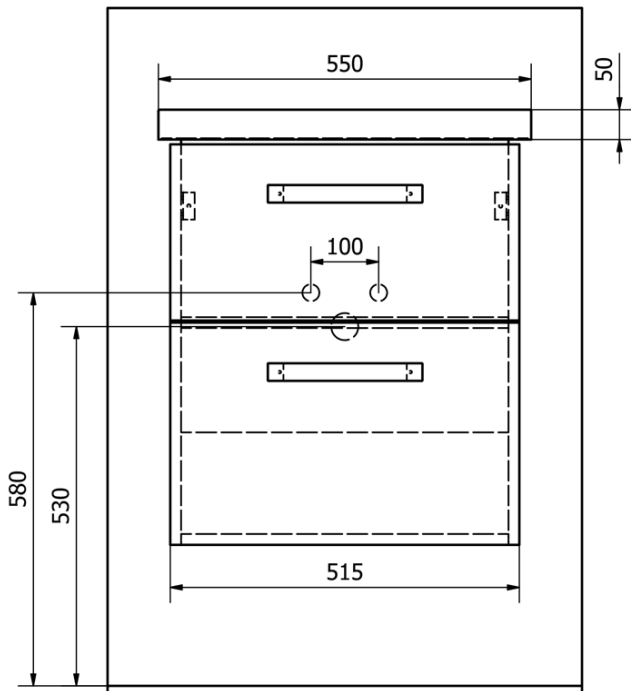

VEGA Vanity Unit 51,5x60x43,8cm, 2x drawer, white

Order code: VG052

Basic information

Brand: Aqualine

Series: VEGA I

Size

Width: 515 mm

Height: 600 mm

Depth: 436 mm

Properties

Colour: White

Material: MDF/laminate

Installation: Wall-Hung

Type of cabinet: Drawers

Type of washbasin: Washbasin

Equipment: Silent and soft closing

Package contains: Handle

Package does not contain: Washbasin

Weight / Piece: 22.8 kg

Warranty: 2 years

Spare parts

VEGA Metal Handle, 212/192mm, chrome (Order code: PR1711)

Technical sheet

VEGA Vanity Unit 51,5x60x43,8cm, 2x drawer, white