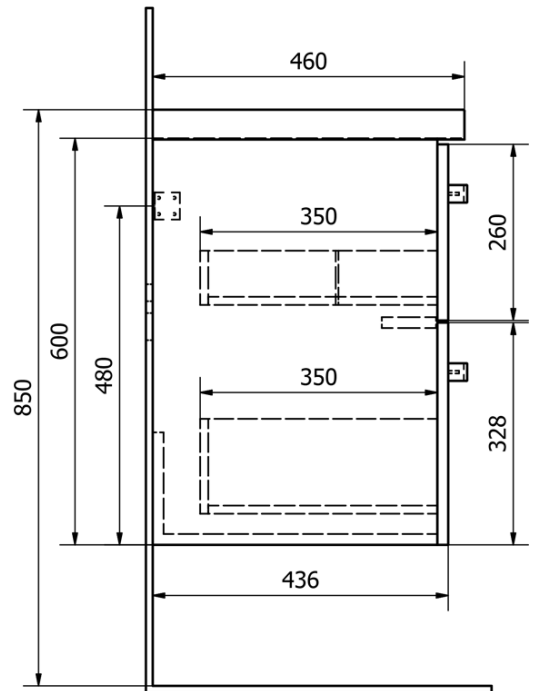

VEGA Vanity Unit 51,5x60x43,8cm, 2x drawer, white

Order code: VG052

Basic information

Brand: Aqualine

Series: VEGA I

Size

Width: 515 mm

Height: 600 mm

Depth: 436 mm

Properties

Colour: White

Material: MDF/laminate

Installation: Wall-Hung

Type of cabinet: Drawers

Type of washbasin: Washbasin

Equipment: Silent and soft closing

Package contains: Handle

Package does not contain: Washbasin

Weight / Piece: 22.8 kg

Warranty: 2 years

Spare parts

VEGA Metal Handle, 212/192mm, chrome (Order code: PR1711)

Technical sheet

VEGA Vanity Unit 51,5x60x43,8cm, 2x drawer, white