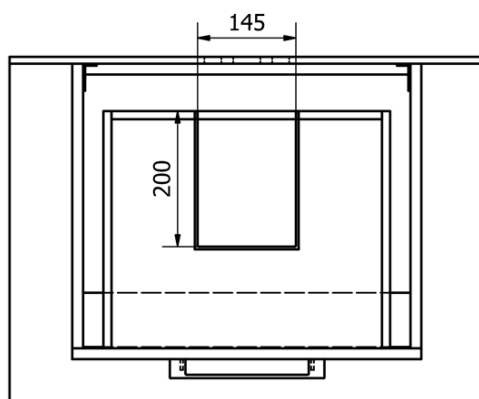

VEGA Vanity Unit 51,5x60x43,8cm, 2x drawer, white

Order code: VG052

Basic information

Brand: Aqualine

Series: VEGA I

Size

Width: 515 mm

Height: 600 mm

Depth: 436 mm

Properties

Colour: White

Material: MDF/laminate

Installation: Wall-Hung

Type of cabinet: Drawers

Type of washbasin: Washbasin

Equipment: Silent and soft closing

Package contains: Handle

Package does not contain: Washbasin

Weight / Piece: 22.8 kg

Warranty: 2 years

Spare parts

VEGA Metal Handle, 212/192mm, chrome (Order code: PR1711)

Technical sheet

VEGA Vanity Unit 51,5x60x43,8cm, 2x drawer, white