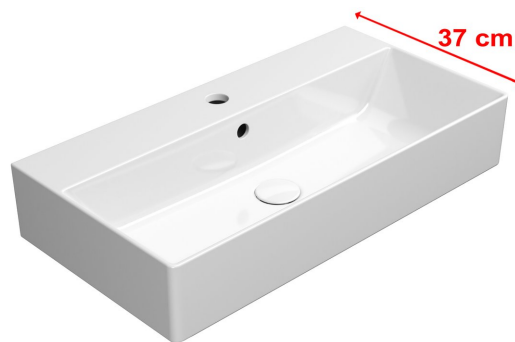

## KUBE X ceramic washbasin 70x37cm, white ExtraGlaze

GSI<sup>®</sup>

Order code: 9455111

### Basic information

Brand: GSI  
Series: KUBE X

### Size

Width: 700 mm  
Height: 160 mm  
Depth: 370 mm

### Properties

Colour: White  
Material: Ceramic  
Installation: Freestanding, Wall-hung - Screws  
Type of washbasin: Washbasin  
Tap hole: 1 tap hole  
Overflow: Yes  
Shape: Rectangle  
Equipment: ExtraGlaze  
Weight / Piece: 19.7 kg  
Packaging: 1 Piece  
Warranty: 2 years