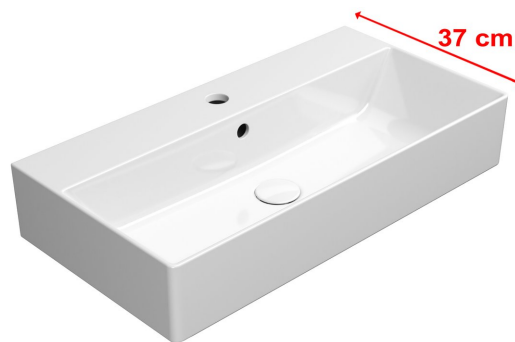

KUBE X ceramic washbasin 70x37cm, white ExtraGlaze

GSI[®]

Order code: 9455111

Basic information

Brand: GSI
Series: KUBE X

Size

Width: 700 mm
Height: 160 mm
Depth: 370 mm

Properties

Colour: White
Material: Ceramic
Installation: Freestanding, Wall-hung - Screws
Type of washbasin: Washbasin
Tap hole: 1 tap hole
Overflow: Yes
Shape: Rectangle
Equipment: ExtraGlaze
Weight / Piece: 19.7 kg
Packaging: 1 Piece
Warranty: 2 years

We recommend buy

1 Piece GSI Click-Clack washbasin waste 5/4", ceramic plug, white (Order code: PCS11)

Technical sheet