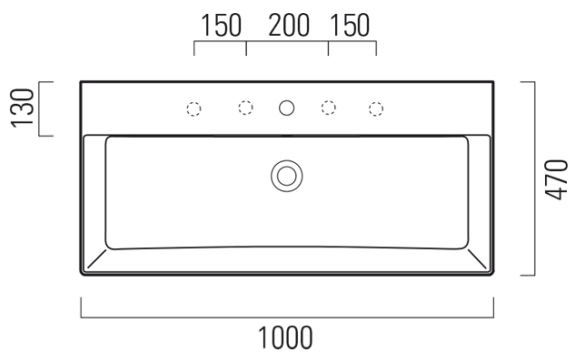

KUBE X ceramic washbasin 100x47cm, white ExtraGlaze

Technical sheet