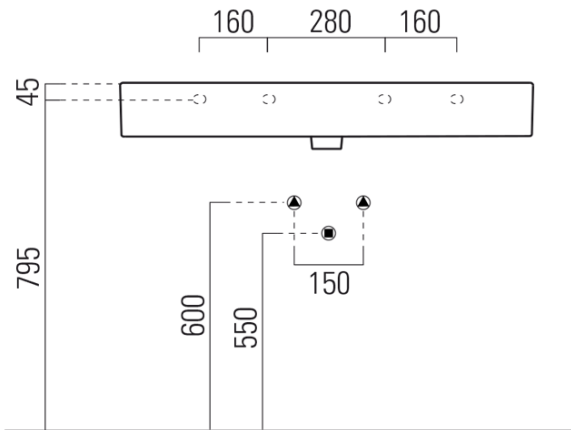

KUBE X ceramic washbasin 100x47cm, white ExtraGlaze

GSI[®]

Order code: 9423111

Basic information

Brand: GSI
Series: KUBE X

Size

Width: 1000 mm
Height: 160 mm
Depth: 470 mm

Properties

Colour: White
Material: Ceramic
Installation: Freestanding, Wall-hung - Screws
Type of washbasin: Washbasin
Tap hole: 1 tap hole
Overflow: Yes
Shape: Rectangle
Equipment: ExtraGlaze
Weight / Piece: 28.2 kg
Packaging: 1 Piece
Warranty: 2 years

We recommend buy

1 Piece GSI washbasin waste 5/4", click-clack, ceramic plug, 5-65mm, white (Order code: PCS11)

Technical sheet

* Taglio sul mobile
Furniture's cut