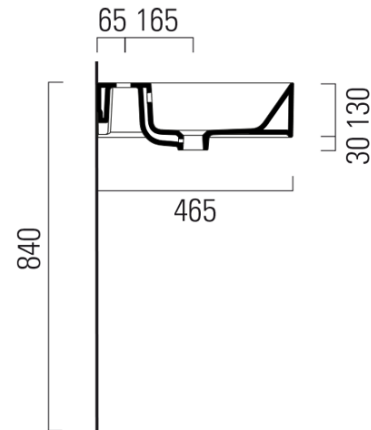

KUBE X ceramic washbasin 100x47cm, white ExtraGlaze

GSI[®]

Order code: 9423111

Basic information

Brand: GSI
Series: KUBE X

Size

Width: 1000 mm
Height: 160 mm
Depth: 470 mm

Properties

Colour: White
Material: Ceramic
Installation: Freestanding, Wall-hung - Screws
Type of washbasin: Washbasin
Tap hole: 1 tap hole
Overflow: Yes
Shape: Rectangle
Equipment: ExtraGlaze
Weight / Piece: 28.2 kg
Packaging: 1 Piece
Warranty: 2 years

We recommend buy

1 Piece GSI washbasin waste 5/4", click-clack, ceramic plug, 5-65mm, white (Order code: PCS11)

Technical sheet

* Taglio sul mobile
Furniture's cut