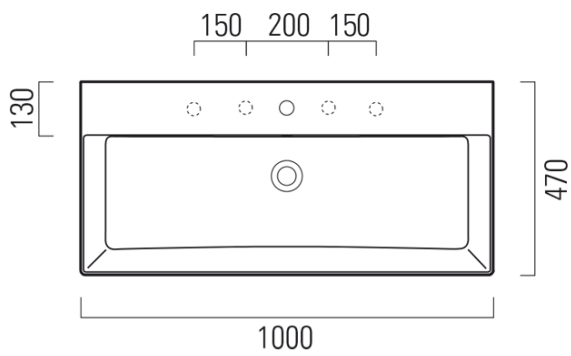

KUBE X ceramic washbasin 100x47cm, white ExtraGlaze

GSI[®]

Order code: 9423111

Basic information

Brand: GSI
Series: KUBE X

Size

Width: 1000 mm
Height: 160 mm
Depth: 470 mm

Properties

Colour: White
Material: Ceramic
Installation: Freestanding, Wall-hung - Screws
Type of washbasin: Washbasin
Tap hole: 1 tap hole
Overflow: Yes
Shape: Rectangle
Equipment: ExtraGlaze
Weight / Piece: 28.2 kg
Packaging: 1 Piece
Warranty: 2 years

We recommend buy

1 Piece GSI washbasin waste 5/4", click-clack, ceramic plug, 5-65mm, white (Order code: PCS11)

Technical sheet

* Taglio sul mobile
Furniture's cut