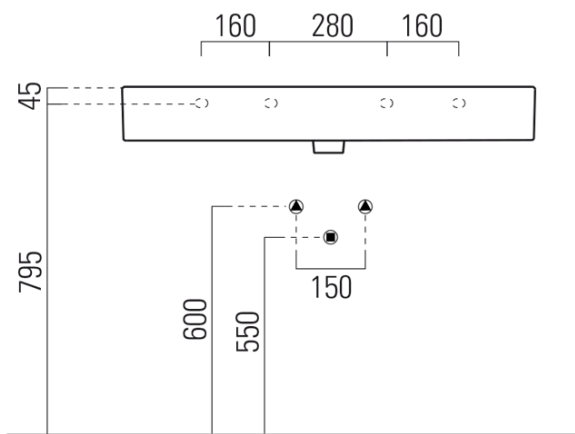

KUBE X ceramic washbasin 100x47cm, white ExtraGlaze

Technical sheet