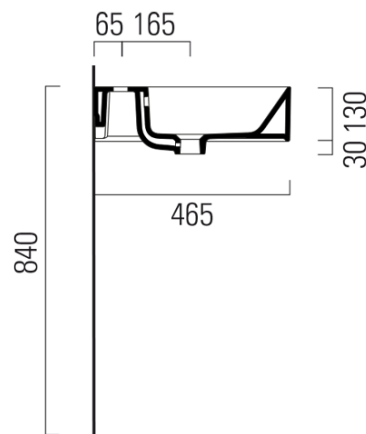

KUBE X ceramic washbasin 100x47cm, white ExtraGlaze

Technical sheet