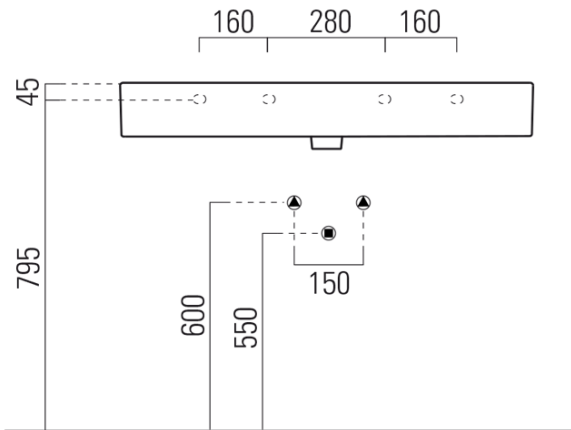

### Size

Width: 1000 mm  
Height: 160 mm  
Depth: 470 mm

### Properties

Colour: White  
Material: Ceramic  
Installation: Freestanding, Wall-hung - Screws  
Type of washbasin: Washbasin  
Tap hole: 1 tap hole  
Overflow: Yes  
Shape: Rectangle  
Equipment: ExtraGlaze  
Weight / Piece: 28.2 kg  
Packaging: 1 Piece  
Warranty: 2 years

### We recommend buy

1 Piece GSI washbasin drain 5/4", click-clack, ceramic stopper, 5-65mm, white (Order code: PCS11)

Technical sheet

\* Taglio sul mobile  
Furniture's cut