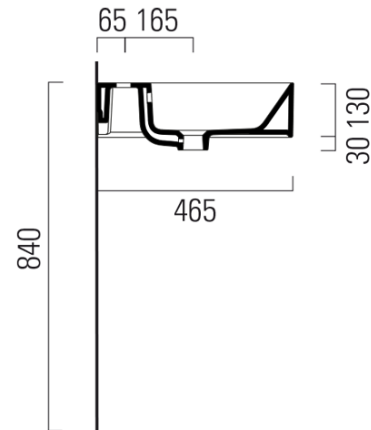

### Size

Width: 1000 mm  
Height: 160 mm  
Depth: 470 mm

### Properties

Colour: White  
Material: Ceramic  
Installation: Freestanding, Wall-hung - Screws  
Type of washbasin: Washbasin  
Tap hole: 1 tap hole  
Overflow: Yes  
Shape: Rectangle  
Equipment: ExtraGlaze  
Weight / Piece: 28.2 kg  
Packaging: 1 Piece  
Warranty: 2 years

### We recommend buy

1 Piece GSI washbasin drain 5/4", click-clack, ceramic stopper, 5-65mm, white (Order code: PCS11)

Technical sheet

\* Taglio sul mobile  
Furniture's cut