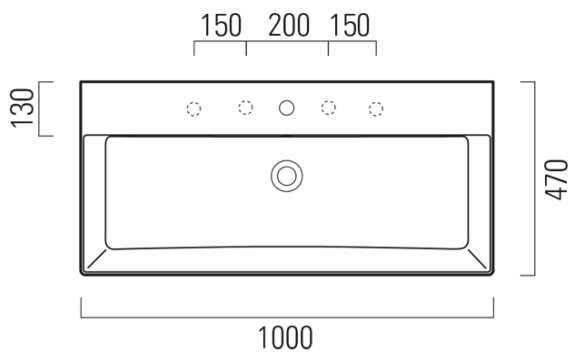

### Size

Width: 1000 mm  
Height: 160 mm  
Depth: 470 mm

### Properties

Colour: White  
Material: Ceramic  
Installation: Freestanding, Wall-hung - Screws  
Type of washbasin: Washbasin  
Tap hole: 1 tap hole  
Overflow: Yes  
Shape: Rectangle  
Equipment: ExtraGlaze  
Weight / Piece: 28.2 kg  
Packaging: 1 Piece  
Warranty: 2 years

### We recommend buy

1 Piece GSI washbasin drain 5/4", click-clack, ceramic stopper, 5-65mm, white (Order code: PCS11)

Technical sheet

\* Taglio sul mobile  
Furniture's cut