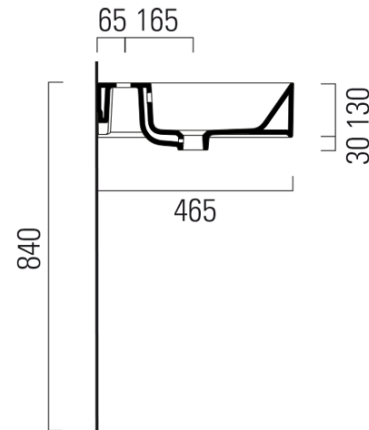

### Size

Width: 1000 mm  
Height: 160 mm  
Depth: 470 mm

### Properties

Colour: White  
Material: Ceramic  
Installation: Freestanding, Wall-hung - Screws  
Type of washbasin: Washbasin  
Tap hole: 1 tap hole  
Overflow: Yes  
Shape: Rectangle  
Equipment: ExtraGlaze  
Weight / Piece: 28.2 kg  
Packaging: 1 Piece  
Warranty: 2 years

### We recommend buy

1 Piece GSI Click-Clack washbasin waste 5/4", ceramic plug, white (Order code: PCS11)

Technical sheet

\* Taglio sul mobile  
Furniture's cut