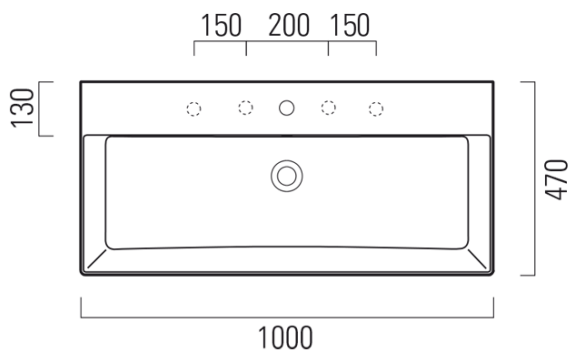

Technical sheet