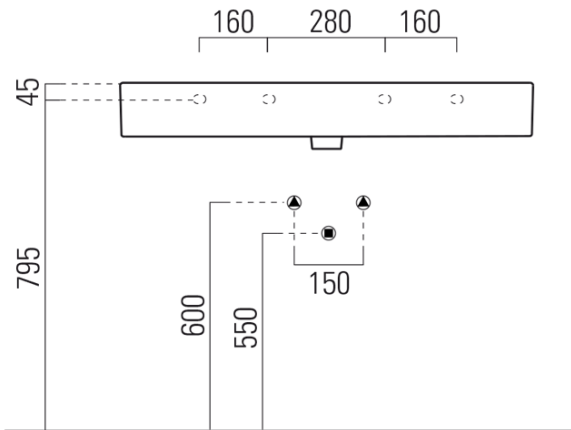

### Size

Width: 1000 mm  
Height: 160 mm  
Depth: 470 mm

### Properties

Colour: White  
Material: Ceramic  
Installation: Freestanding, Wall-hung - Screws  
Type of washbasin: Washbasin  
Tap hole: 1 tap hole  
Overflow: Yes  
Shape: Rectangle  
Equipment: ExtraGlaze  
Weight / Piece: 28.2 kg  
Packaging: 1 Piece  
Warranty: 2 years

### We recommend buy

1 Piece GSI Click-Clack washbasin waste 5/4", ceramic plug, white (Order code: PCS11)

Technical sheet

\* Taglio sul mobile  
Furniture's cut